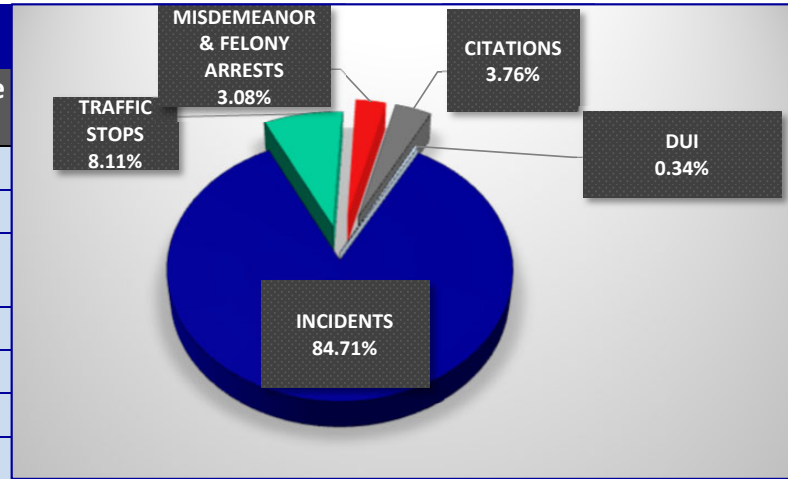

PLACERVILLE POLICE DEPARTMENT STATISTICS 2025

MONTH	INCIDENTS	TRAFFIC STOPS	MISDEMEANOR & FELONY ARRESTS	CITATIONS	DUI	THEFT	TRAFFIC COLLISIONS	NARCOTICS	BURGLARY	ASSAULT	PRIORITY 1 RESPONSE TIMES	2025 TOTALS	
JANUARY	1963	193	71	119	1	0	9	20	1	6	04:14.0	INCIDENTS	5315
FEBRUARY	1618	171	46	83	2	1	8	9	1	6	03:31.0	TRAFFIC STOPS	530
MARCH	1734	166	63	77	7	5	7	12	3	7	02:25.0	MISDEMEANOR & FELONY ARRESTS	180
APRIL												CITATIONS	279
MAY												DUI	10
JUNE												THEFT	6
JULY												TRAFFIC COLLISIONS	24
AUGUST												NARCOTICS	41
SEPTEMBER												BURGLARY	5
OCTOBER												ASSAULT	19
NOVEMBER												AVERAGE PRIORITY 1 RESPONSE TIME	03:23.3
DECEMBER													

PLACERVILLE POLICE DEPARTMENT STATISTICS

MARCH			
	2024	2025	Percent Change 24/25
INCIDENTS	1989	1734	-13%
TRAFFIC STOPS	178	166	-7%
MISDEMEANOR & FELONY ARRESTS	78	63	-19%
CITATIONS	72	77	7%
DUI	5	7	40%
TRAFFIC COLLISIONS	19	7	-63%
PRIORITY 1 RESPONSE TIMES	03:08.0	02:25.0	00:43.0

290 PC SEX-REGISTRANTS	
290 PC Sex-Registrants registered in the City Limits	47
Address	36
High Risk	2
Moderate-High	6
Moderate-Low	7
*Navigation Center Address	5
Transient	11
High Risk	5
Moderate-High	2
Moderate-Low	1