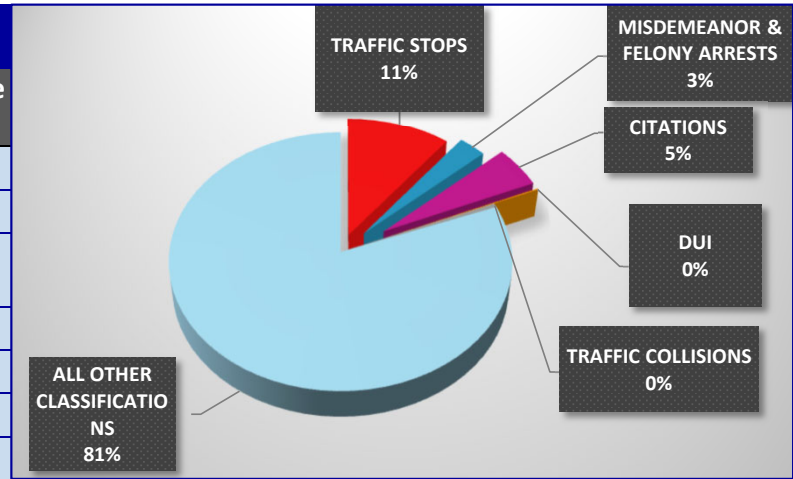

PLACERVILLE POLICE DEPARTMENT STATISTICS 2025

MONTH	INCIDENTS	TRAFFIC STOPS	MISDEMEANOR & FELONY ARRESTS	CITATIONS	DUI	THEFT	TRAFFIC COLLISIONS	NARCOTICS	BURGLARY	ASSAULT	PRIORITY 1 RESPONSE TIMES	2025 TOTALS	
JANUARY	1963	193	71	119	1	0	9	20	1	6	04:14.0	INCIDENTS	3581
FEBRUARY	1618	171	46	83	2	1	8	9	1	6	03:31.0	TRAFFIC STOPS	364
MARCH												MISDEMEANOR & FELONY ARRESTS	117
APRIL												CITATIONS	202
MAY												DUI	3
JUNE												THEFT	1
JULY												TRAFFIC COLLISIONS	17
AUGUST												NARCOTICS	29
SEPTEMBER												BURGLARY	2
OCTOBER												ASSAULT	12
NOVEMBER												AVERAGE PRIORITY 1 RESPONSE TIME	03:52.5
DECEMBER													

PLACERVILLE POLICE DEPARTMENT STATISTICS

FEBRUARY			
	2024	2025	Percent Change 24/25
INCIDENTS	2088	1618	-23%
TRAFFIC STOPS	182	171	-6%
MISDEMEANOR & FELONY ARRESTS	67	46	-31%
CITATIONS	69	83	20%
DUI	5	2	-60%
TRAFFIC COLLISIONS	27	8	-70%
PRIORITY 1 RESPONSE TIMES	03:39.0	03:31.0	00:08.0

290 PC SEX-REGISTRANTS	
290 PC Sex-Registrants registered in the City Limits	45
Address	35
High Risk	2
Moderate-High	7
Moderate-Low	6
*Navigation Center Address	6
Transient	10
High Risk	4
Moderate-High	2
Moderate-Low	1