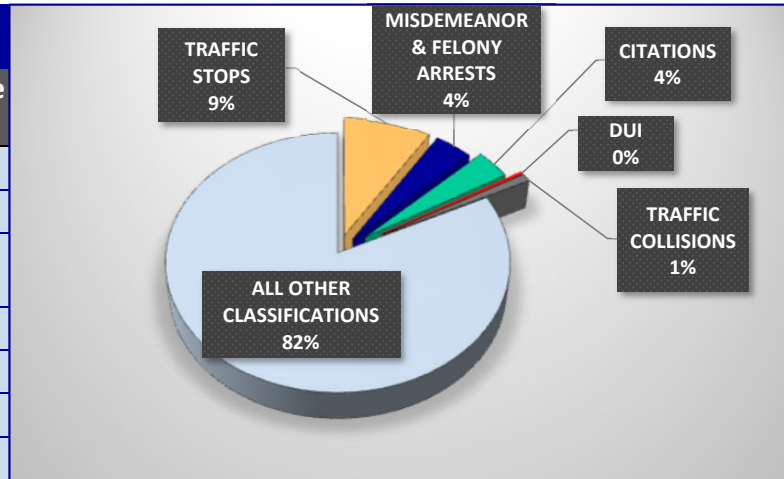

PLACERVILLE POLICE DEPARTMENT STATISTICS 2024

MONTH	INCIDENTS	TRAFFIC STOPS	MISDEMEANOR & FELONY ARRESTS	CITATIONS	DUI	THEFT	TRAFFIC COLLISIONS	NARCOTICS	BURGLARY	ASSAULT	PRIORITY 1 RESPONSE TIMES	2024 TOTALS	
JANUARY	2013	198	104	105	6	23	28	16	6	18	03:51.0	INCIDENTS	8115
FEBRUARY	2088	182	67	69	5	22	27	13	6	9	03:39.0	TRAFFIC STOPS	859
MARCH	1989	178	78	72	5	23	19	11	2	9	03:08.0	MISDEMEANOR & FELONY ARRESTS	319
APRIL	2025	301	70	184	5	8	6	17	9	8	03:28.0	CITATIONS	430
MAY												DUI	21
JUNE												THEFT	76
JULY												TRAFFIC COLLISIONS	80
AUGUST												NARCOTICS	57
SEPTEMBER												BURGLARY	23
OCTOBER												ASSAULT	44
NOVEMBER												AVERAGE PRIORITY 1 RESPONSE TIME	03:31.5
DECEMBER													

PLACERVILLE POLICE DEPARTMENT STATISTICS

APRIL			
	2023	2024	Percent Change 23/24
INCIDENTS	2025	2025	0%
TRAFFIC STOPS	332	301	-9%
MISDEMEANOR & FELONY ARRESTS	73	70	-4%
CITATIONS	129	184	43%
DUI	16	5	-69%
TRAFFIC COLLISIONS	7	6	-14%
PRIORITY 1 RESPONSE TIMES	03:39.0	03:28.0	00:11.0

290 PC SEX-REGISTRANTS								
290 PC Sex-Registrants registered in the City Limits	43	<p>290 Registrants - April 2024</p> <table border="1"> <caption>Registrant Status Data</caption> <thead> <tr> <th>Status</th> <th>Percentage</th> </tr> </thead> <tbody> <tr> <td>Address</td> <td>69%</td> </tr> <tr> <td>Transient</td> <td>31%</td> </tr> </tbody> </table>	Status	Percentage	Address	69%	Transient	31%
Status	Percentage							
Address	69%							
Transient	31%							
Address	31							
High Risk	0							
Moderate-High	8							
Moderate-Low	3							
*Navigation Center Address	2							
Transient	14							
High Risk	6							
Moderate-High	3							
Moderate-Low	3							