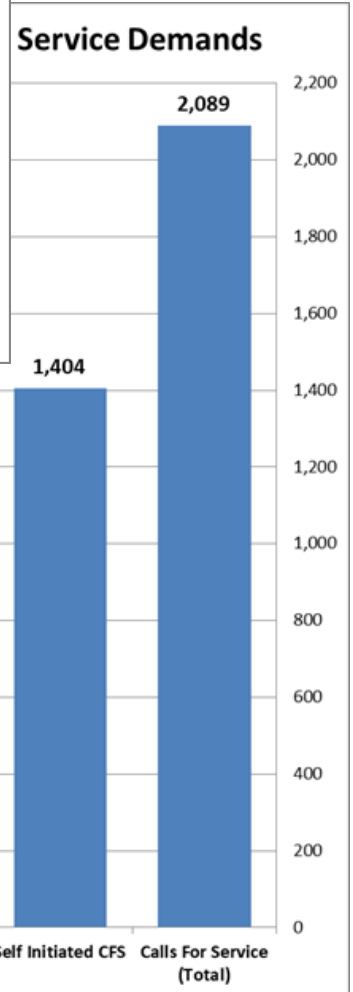

POLICE REPORTS AND SERVICE DEMANDS