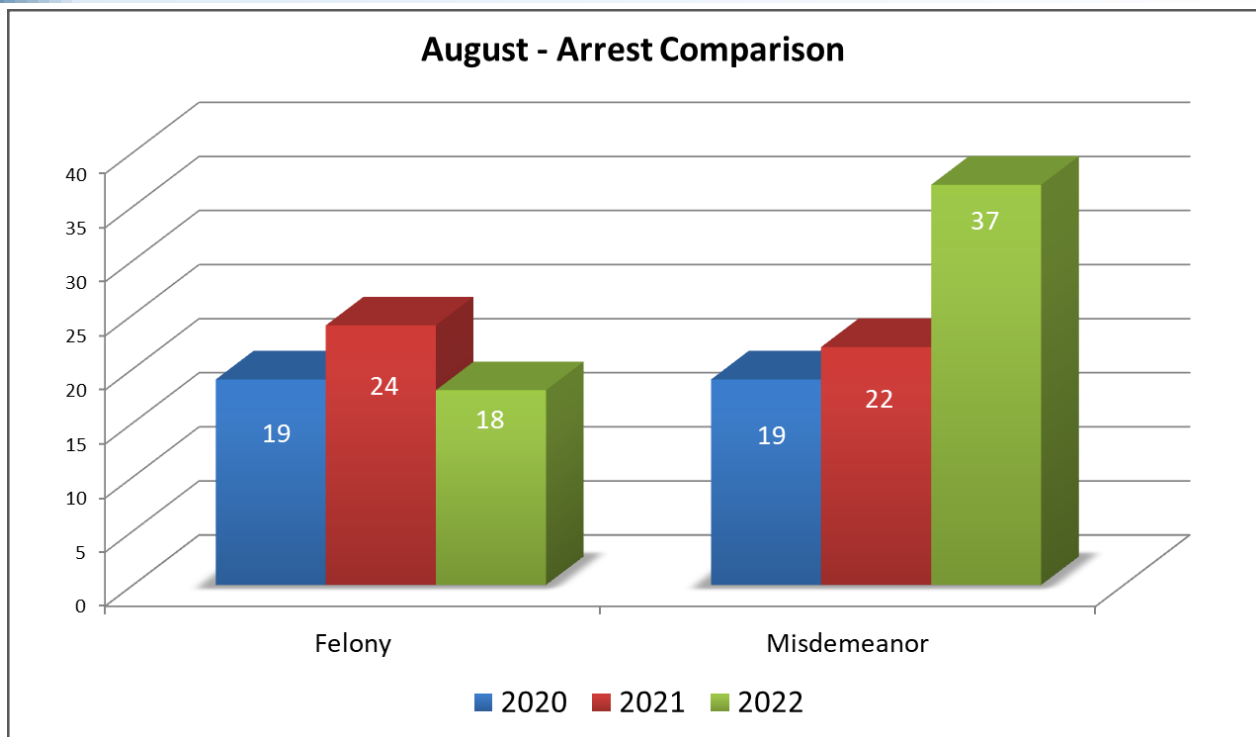

PART ONE CRIMES (UCR)

2022	Jan	Feb	Mar	Apr	May	Jun	Jul	Aug	Sep	Oct	Nov	Dec	YTD 2022
Homicide	0	0	0	0	0	0	0	1					1
Rape	0	1	0	2	0	0	0	0					3
Robbery	2	0	0	2	0	0	0	1					5
Agg. Assault	2	4	2	2	1	2	1	2					16
Burglary	0	2	4	8	1	1	4	5					25
Larceny	16	11	8	12	12	11	12	7					89
Veh. Theft	1	1	4	3	3	5	5	2					24
Arson	0	0	0	0	0	0	1	0					1
TOTAL	21	19	18	29	17	19	23	18	0	0	0	0	164

ARRESTS

	August 2020	August 2021	Percent of Change 20/21	August 2022	Percent of Change 21/22
Arrests					
Felony	19	24	26%	18	-25%
<i>Health & Safety Code</i>	2	1		0	-100%
<i>Penal Code</i>	15	22		17	-23%
<i>Vehicle Code</i>	2	1		1	0%
Misdemeanor	19	22	16%	37	68%
<i>Health & Safety Code</i>	5	5	0%	15	200%
<i>Penal Code</i>	9	13	44%	15	15%
<i>Vehicle Code</i>	5	4	-20%	7	75%