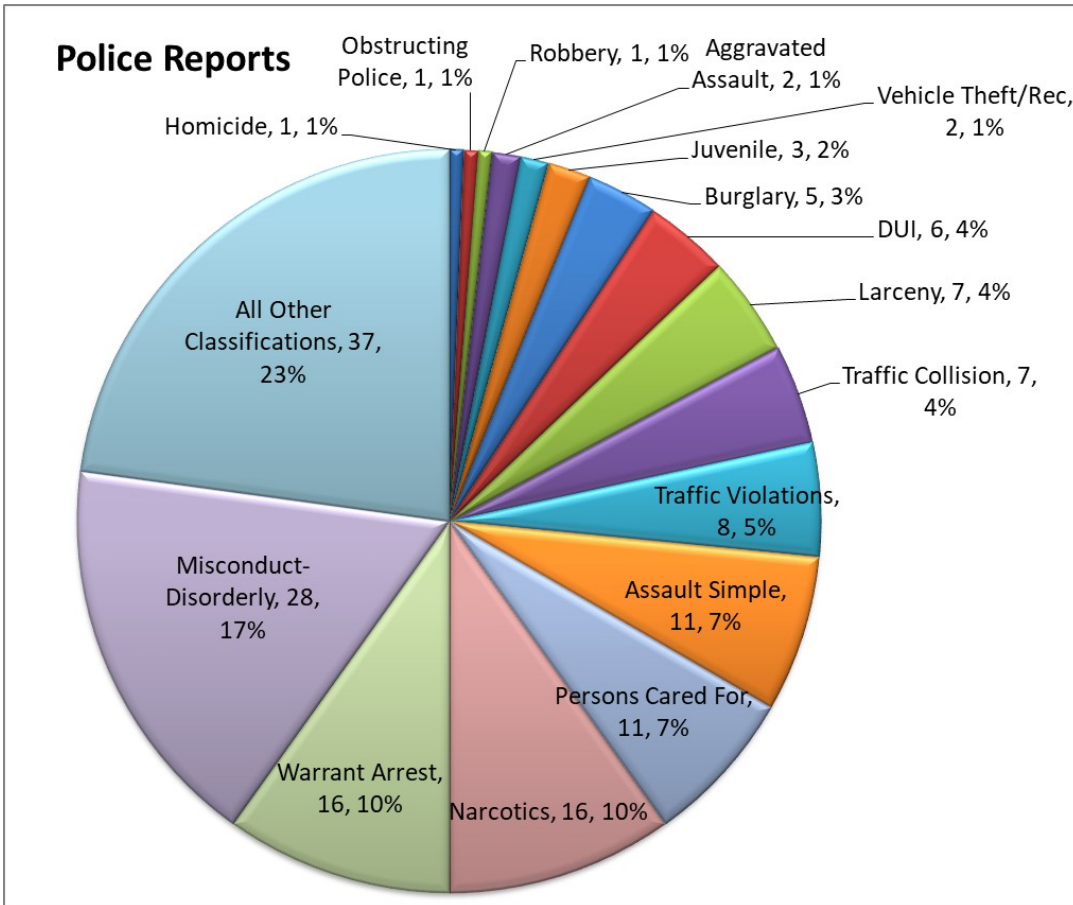

# PLACERVILLE POLICE DEPARTMENT

## PART ONE CRIMES (UCR)

2022	Jan	Feb	Mar	Apr	May	Jun	Jul	Aug	Sep	Oct	Nov	Dec	YTD 2022
Homicide	0	0	0	0	0	0	0	1					1
Rape	0	1	0	2	0	0	0	0					3
Robbery	2	0	0	2	0	0	0	1					5
Agg. Assault	2	4	2	2	1	2	1	2					16
Burglary	0	2	4	8	1	1	4	5					25
Larceny	16	11	8	12	12	11	12	7					89
Veh. Theft	1	1	4	3	3	5	5	2					24
Arson	0	0	0	0	0	0	1	0					1
<b>TOTAL</b>	<b>21</b>	<b>19</b>	<b>18</b>	<b>29</b>	<b>17</b>	<b>19</b>	<b>23</b>	<b>18</b>	<b>0</b>	<b>0</b>	<b>0</b>	<b>0</b>	<b>164</b>

## TRAFFIC

	August 2020	August 2021	Percent of Change 20/21	August 2022	Percent of Change 21/22
<b>Traffic</b>					
Citations	123	68	-45%	119	75%
Traffic Stops	217	117	-46%	224	91%
DUI	6	5	-17%	6	20%
Traffic Collision	10	9	-10%	7	-22%

## INVESTIGATIONS

Investigations 2022 open case load is currently 10. Two Detectives are assigned to Investigations.