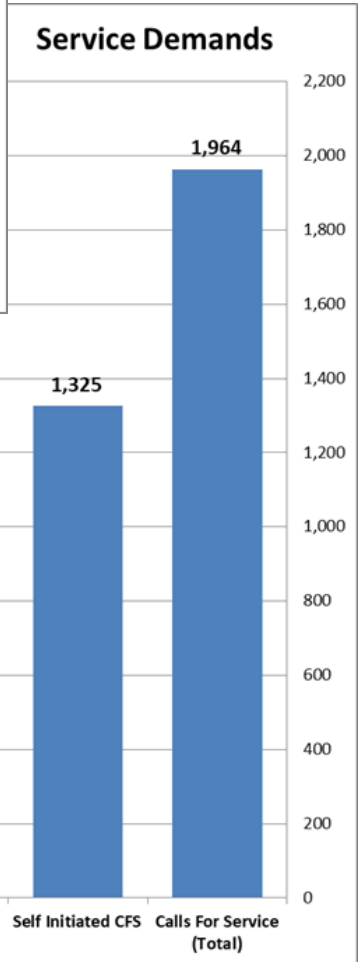

PLACERVILLE POLICE DEPARTMENT

PATROL ~ DISPATCH ~ INVESTIGATIONS

JULY 2022

PRESENTED TO COUNCIL: August 9, 2022

POLICE REPORTS AND SERVICE DEMANDS

PART ONE CRIMES (UCR)

2022	Jan	Feb	Mar	Apr	May	Jun	Jul	Aug	Sep	Oct	Nov	Dec	YTD 2022
Homicide	0	0	0	0	0	0	0						0
Rape	0	1	0	2	0	0	0						3
Robbery	2	0	0	2	0	0	0						4
Agg. Assault	2	4	2	2	1	2	1						14
Burglary	0	2	4	8	1	1	4						20
Larceny	16	11	8	12	12	11	12						82
Veh. Theft	1	1	4	3	3	5	5						22
Arson	0	0	0	0	0	0	1						1
TOTAL	21	19	18	29	17	19	23	0	0	0	0	0	146

ARRESTS

	July 2020	July 2021	Percent of Change 20/21	July 2022	Percent of Change 21/22
Arrests					
Felony	23	25	9%	27	8%
<i>Health & Safety Code</i>	0	0	0%	1	100%
<i>Penal Code</i>	22	25	14%	25	0%
<i>Vehicle Code</i>	1	0	-100%	1	100%
Misdemeanor	35	35	0%	36	3%
<i>Health & Safety Code</i>	9	8	-11%	9	13%
<i>Penal Code</i>	17	21	24%	16	-24%
<i>Vehicle Code</i>	9	6	-33%	11	83%

TRAFFIC

	July 2020	July 2021	Percent of Change 20/21	July 2022	Percent of Change 21/22
Traffic					
Citations	71	85	20%	82	-4%
Traffic Stops	286	217	-24%	213	-2%
DUI	7	6	-14%	9	50%
Traffic Collision	14	11	-21%	11	0%

REPORTS

	July 2020	July 2021	Percent of Change 20/21	July 2022	Percent of Change 21/22
Reports					
General Crime	172	164	-5%	142	-13%
5150 W.I.	7	15	114%	9	-40%
Field Interview	4	15	275%	9	-40%

INVESTIGATIONS