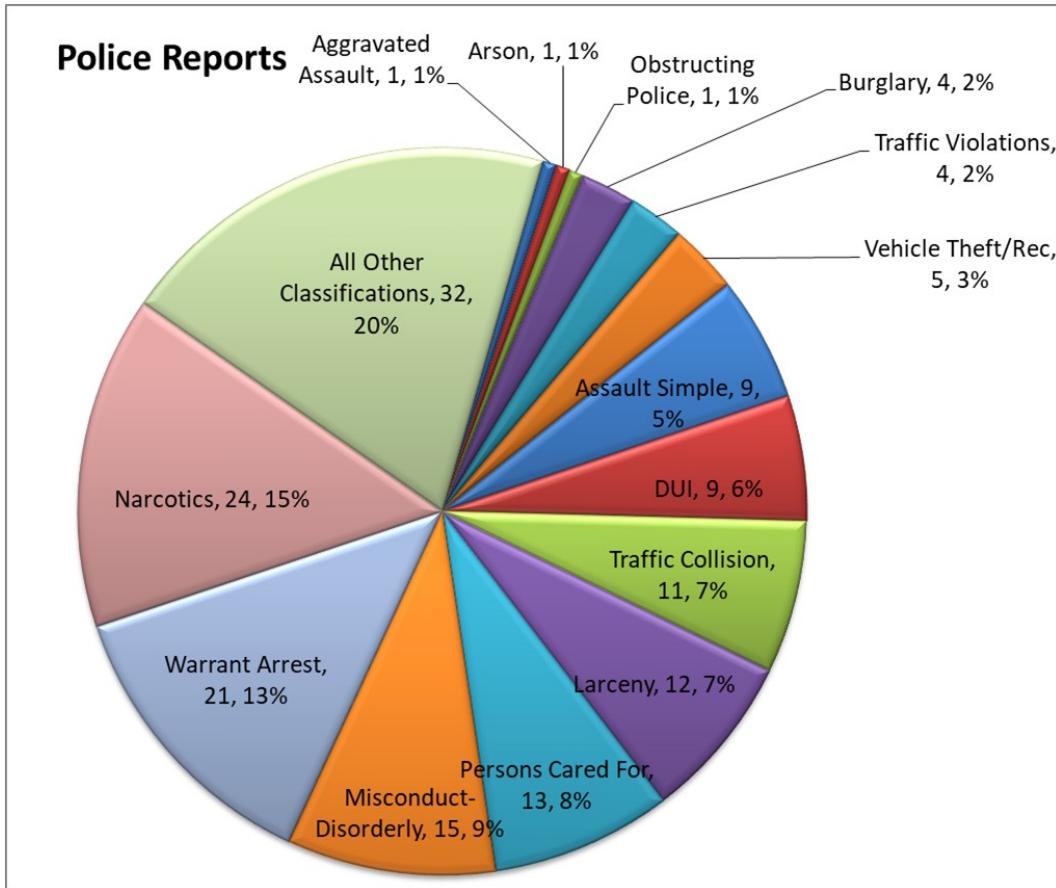

PLACERVILLE POLICE DEPARTMENT

PATROL ~ DISPATCH ~ INVESTIGATIONS

JULY 2022

PRESENTED TO COUNCIL: August 9, 2022

POLICE REPORTS AND SERVICE DEMANDS

PART ONE CRIMES (UCR)

2022	Jan	Feb	Mar	Apr	May	Jun	Jul	Aug	Sep	Oct	Nov	Dec	YTD 2022
Homicide	0	0	0	0	0	0	0						0
Rape	0	1	0	2	0	0	0						3
Robbery	2	0	0	2	0	0	0						4
Agg. Assault	2	4	2	2	1	2	1						14
Burglary	0	2	4	8	1	1	4						20
Larceny	16	11	8	12	12	11	12						82
Veh. Theft	1	1	4	3	3	5	5						22
Arson	0	0	0	0	0	0	1						1
TOTAL	21	19	18	29	17	19	23	0	0	0	0	0	146

ARRESTS

	July 2020	July 2021	Percent of Change 20/21	July 2022	Percent of Change 21/22
Arrests					
Felony	23	25	9%	27	8%
<i>Health & Safety Code</i>	0	0	0%	1	100%
<i>Penal Code</i>	22	25	14%	25	0%
<i>Vehicle Code</i>	1	0	-100%	1	100%
Misdemeanor	35	35	0%	36	3%
<i>Health & Safety Code</i>	9	8	-11%	9	13%
<i>Penal Code</i>	17	21	24%	16	-24%
<i>Vehicle Code</i>	9	6	-33%	11	83%

TRAFFIC

	July 2020	July 2021	Percent of Change 20/21	July 2022	Percent of Change 21/22
Traffic					
Citations	71	85	20%	82	-4%
Traffic Stops	286	217	-24%	213	-2%
DUI	7	6	-14%	9	50%
Traffic Collision	14	11	-21%	11	0%

Investigations 2022 open case load is currently 11. Two Detectives are assigned to Investigations.

290 PC SEX-REGISTRANTS

290 PC Sex—Registrants currently registered in the City Limits of Placerville—41 (Transient 15 (37%))