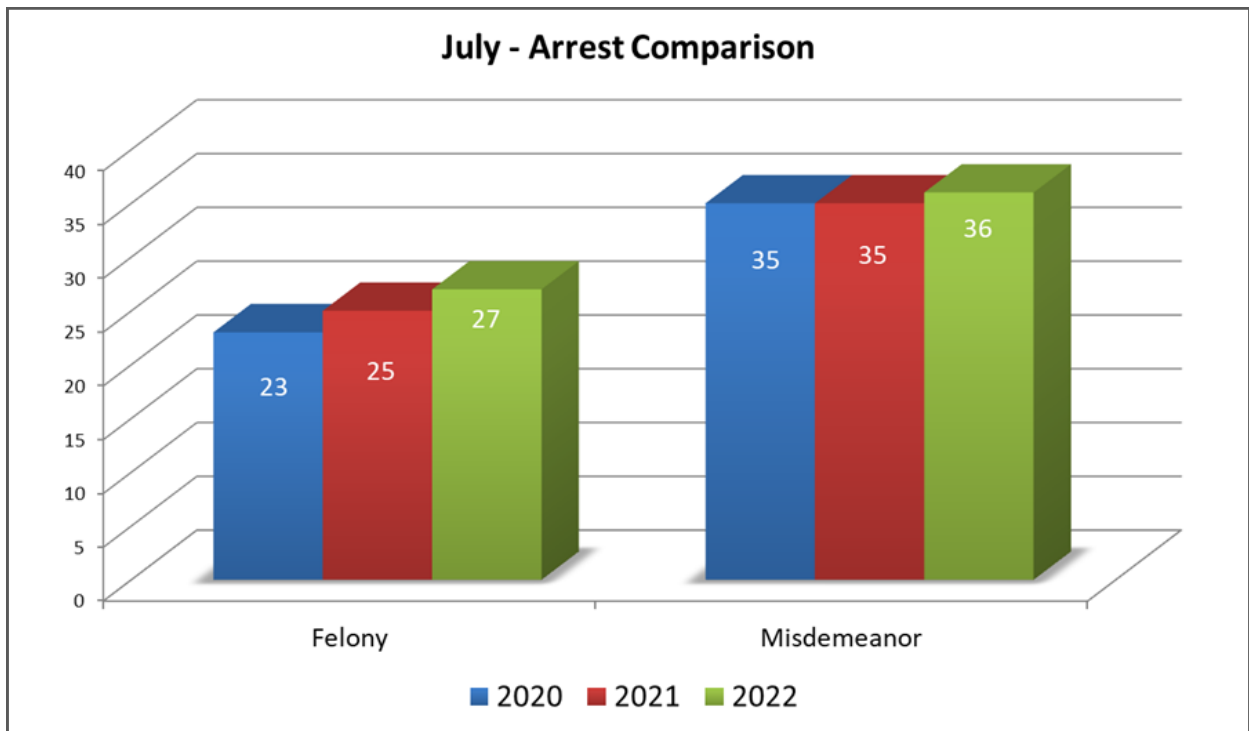

PART ONE CRIMES (UCR)

2022	Jan	Feb	Mar	Apr	May	Jun	Jul	Aug	Sep	Oct	Nov	Dec	YTD 2022
Homicide	0	0	0	0	0	0	0						0
Rape	0	1	0	2	0	0	0						3
Robbery	2	0	0	2	0	0	0						4
Agg. Assault	2	4	2	2	1	2	1						14
Burglary	0	2	4	8	1	1	4						20
Larceny	16	11	8	12	12	11	12						82
Veh. Theft	1	1	4	3	3	5	5						22
Arson	0	0	0	0	0	0	1						1
TOTAL	21	19	18	29	17	19	23	0	0	0	0	0	146

ARRESTS

	July 2020	July 2021	Percent of Change 20/21	July 2022	Percent of Change 21/22
Arrests					
Felony	23	25	9%	27	8%
<i>Health & Safety Code</i>	0	0	0%	1	100%
<i>Penal Code</i>	22	25	14%	25	0%
<i>Vehicle Code</i>	1	0	-100%	1	100%
Misdemeanor	35	35	0%	36	3%
<i>Health & Safety Code</i>	9	8	-11%	9	13%
<i>Penal Code</i>	17	21	24%	16	-24%
<i>Vehicle Code</i>	9	6	-33%	11	83%