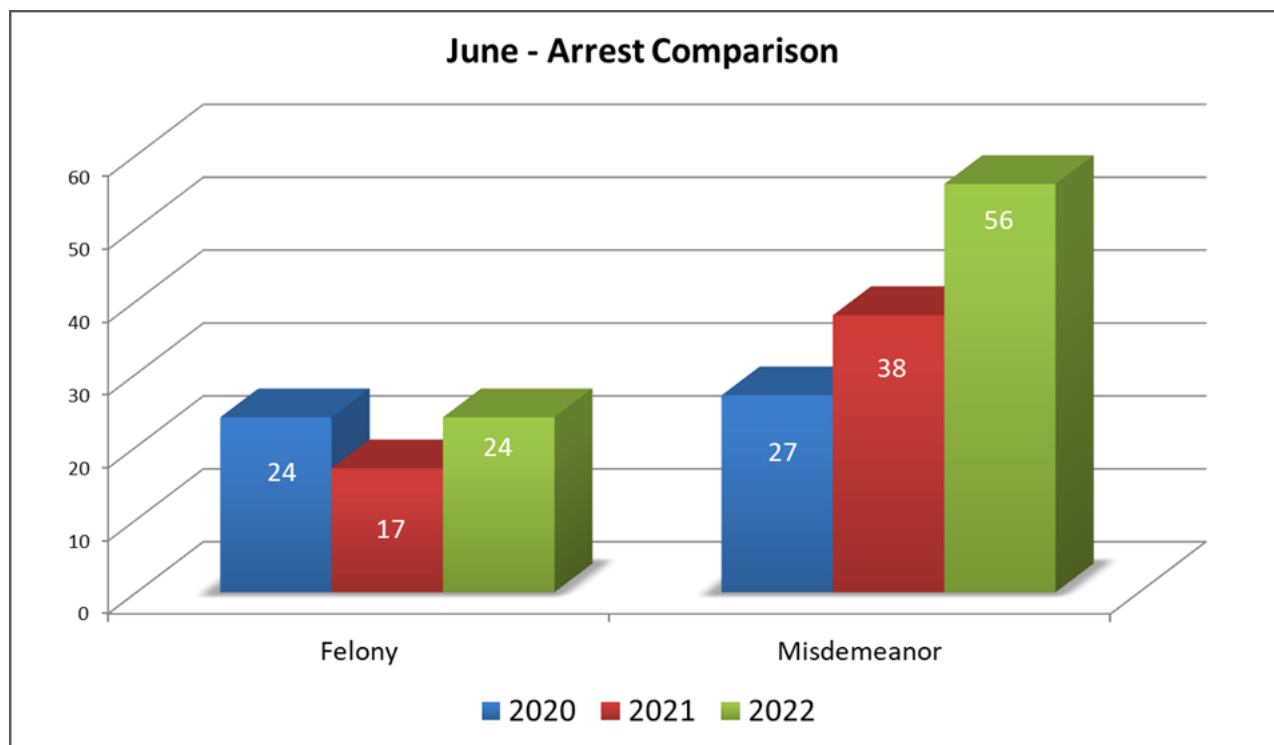

PLACERVILLE POLICE DEPARTMENT

PATROL ~ DISPATCH ~ INVESTIGATIONS

JUNE 2022

PRESENTED TO COUNCIL: July 12, 2022

POLICE REPORTS AND SERVICE DEMANDS

PART ONE CRIMES (UCR)

2022	Jan	Feb	Mar	Apr	May	Jun	Jul	Aug	Sep	Oct	Nov	Dec	YTD 2022
Homicide	0	0	0	0	0	0							0
Rape	0	1	0	2	0	0							3
Robbery	2	0	0	2	0	0							4
Agg. Assault	2	4	2	2	1	2							13
Burglary	0	2	4	8	1	1							16
Larceny	16	11	8	12	12	11							70
Veh. Theft	1	1	4	3	3	5							17
Arson	0	0	0	0	0	0							0
TOTAL	21	19	18	29	17	19	0	0	0	0	0	0	123

ARRESTS

	June 2020	June 2021	Percent of Change 20/21	June 2022	Percent of Change 21/22
Arrests					
Felony	24	17	-29%	24	41%
<i>Health & Safety Code</i>	0	2	200%	1	-50%
<i>Penal Code</i>	22	14	-36%	22	57%
<i>Vehicle Code</i>	2	1	-50%	1	0%
Misdemeanor	27	38	41%	56	47%
<i>Health & Safety Code</i>	2	8	300%	18	125%
<i>Penal Code</i>	15	19	27%	25	32%
<i>Vehicle Code</i>	10	11	10%	13	18%

TRAFFIC

	June 2020	June 2021	Percent of Change 20/21	June 2022	Percent of Change 21/22
Traffic					
Citations	143	132	-8%	63	-52%
Traffic Stops	228	285	25%	216	-24%
DUI	8	11	38%	10	-9%
Traffic Collision	16	13	-19%	7	-46%