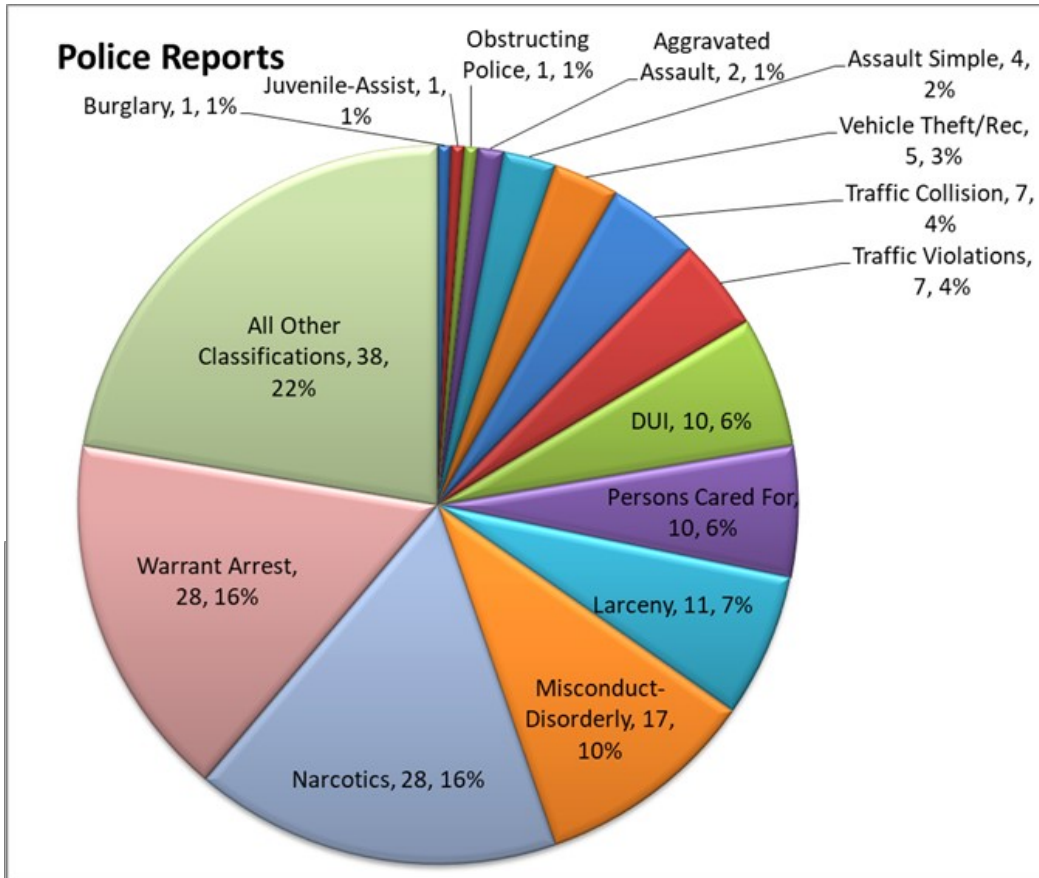

PLACERVILLE POLICE DEPARTMENT

PATROL ~ DISPATCH ~ INVESTIGATIONS

JUNE 2022

PRESENTED TO COUNCIL: July 12, 2022

POLICE REPORTS AND SERVICE DEMANDS

PART ONE CRIMES (UCR)

2022	Jan	Feb	Mar	Apr	May	Jun	Jul	Aug	Sep	Oct	Nov	Dec	YTD 2022
Homicide	0	0	0	0	0	0							0
Rape	0	1	0	2	0	0							3
Robbery	2	0	0	2	0	0							4
Agg. Assault	2	4	2	2	1	2							13
Burglary	0	2	4	8	1	1							16
Larceny	16	11	8	12	12	11							70
Veh. Theft	1	1	4	3	3	5							17
Arson	0	0	0	0	0	0							0
TOTAL	21	19	18	29	17	19	0	0	0	0	0	0	123

ARRESTS

	June 2020	June 2021	Percent of Change 20/21	June 2022	Percent of Change 21/22
Arrests					
Felony	24	17	-29%	24	41%
<i>Health & Safety Code</i>	0	2	200%	1	-50%
<i>Penal Code</i>	22	14	-36%	22	57%
<i>Vehicle Code</i>	2	1	-50%	1	0%
Misdemeanor	27	38	41%	56	47%
<i>Health & Safety Code</i>	2	8	300%	18	125%
<i>Penal Code</i>	15	19	27%	25	32%
<i>Vehicle Code</i>	10	11	10%	13	18%

TRAFFIC

	June 2020	June 2021	Percent of Change 20/21	June 2022	Percent of Change 21/22
Traffic					
Citations	143	132	-8%	63	-52%
Traffic Stops	228	285	25%	216	-24%
DUI	8	11	38%	10	-9%
Traffic Collision	16	13	-19%	7	-46%

Investigations 2022 open case load is currently 12. Two Detectives are assigned to Investigations.

290 PC SEX-REGISTRANTS

290 PC Sex—Registrants currently registered in the City Limits of Placerville—44 (Transient 17 (39%))