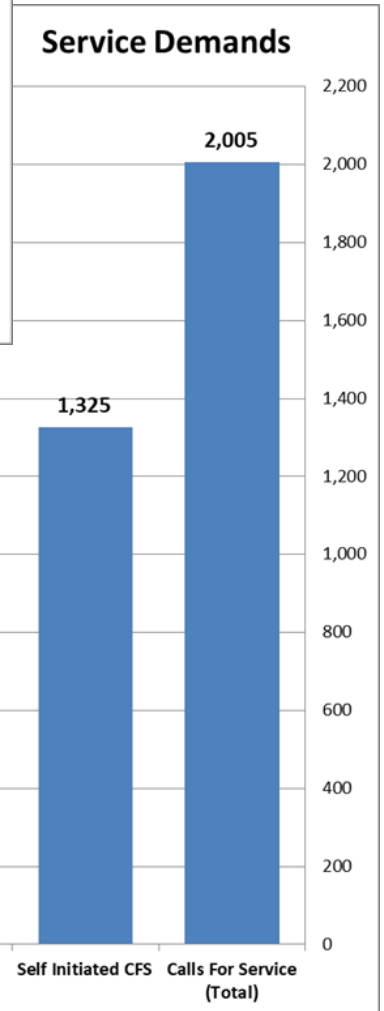

PLACERVILLE POLICE DEPARTMENT

PATROL ~ DISPATCH ~ INVESTIGATIONS

JUNE 2022

PRESENTED TO COUNCIL: July 12, 2022

POLICE REPORTS AND SERVICE DEMANDS

PART ONE CRIMES (UCR)

2022	Jan	Feb	Mar	Apr	May	Jun	Jul	Aug	Sep	Oct	Nov	Dec	YTD 2022
Homicide	0	0	0	0	0	0							0
Rape	0	1	0	2	0	0							3
Robbery	2	0	0	2	0	0							4
Agg. Assault	2	4	2	2	1	2							13
Burglary	0	2	4	8	1	1							16
Larceny	16	11	8	12	12	11							70
Veh. Theft	1	1	4	3	3	5							17
Arson	0	0	0	0	0	0							0
TOTAL	21	19	18	29	17	19	0	0	0	0	0	0	123

ARRESTS

	June 2020	June 2021	Percent of Change 20/21	June 2022	Percent of Change 21/22
Arrests					
Felony	24	17	-29%	24	41%
<i>Health & Safety Code</i>	0	2	200%	1	-50%
<i>Penal Code</i>	22	14	-36%	22	57%
<i>Vehicle Code</i>	2	1	-50%	1	0%
Misdemeanor	27	38	41%	56	47%
<i>Health & Safety Code</i>	2	8	300%	18	125%
<i>Penal Code</i>	15	19	27%	25	32%
<i>Vehicle Code</i>	10	11	10%	13	18%

TRAFFIC

	June 2020	June 2021	Percent of Change 20/21	June 2022	Percent of Change 21/22
Traffic					
Citations	143	132	-8%	63	-52%
Traffic Stops	228	285	25%	216	-24%
DUI	8	11	38%	10	-9%
Traffic Collision	16	13	-19%	7	-46%

DISPATCH

	June 2020	June 2021	Percent of Change 20/21	June 2022	Percent of Change 21/22
Dispatch					
Calls for Service (CFS)	1,941	2,090	8%	2,005	-4%
Transient Related	153	137	-10%	198	45%
CFS Average 24 hr.	66	71	8%	68	-4%
Priority 1 Response Time	4:00	4:35	0:35	4:25	0:10