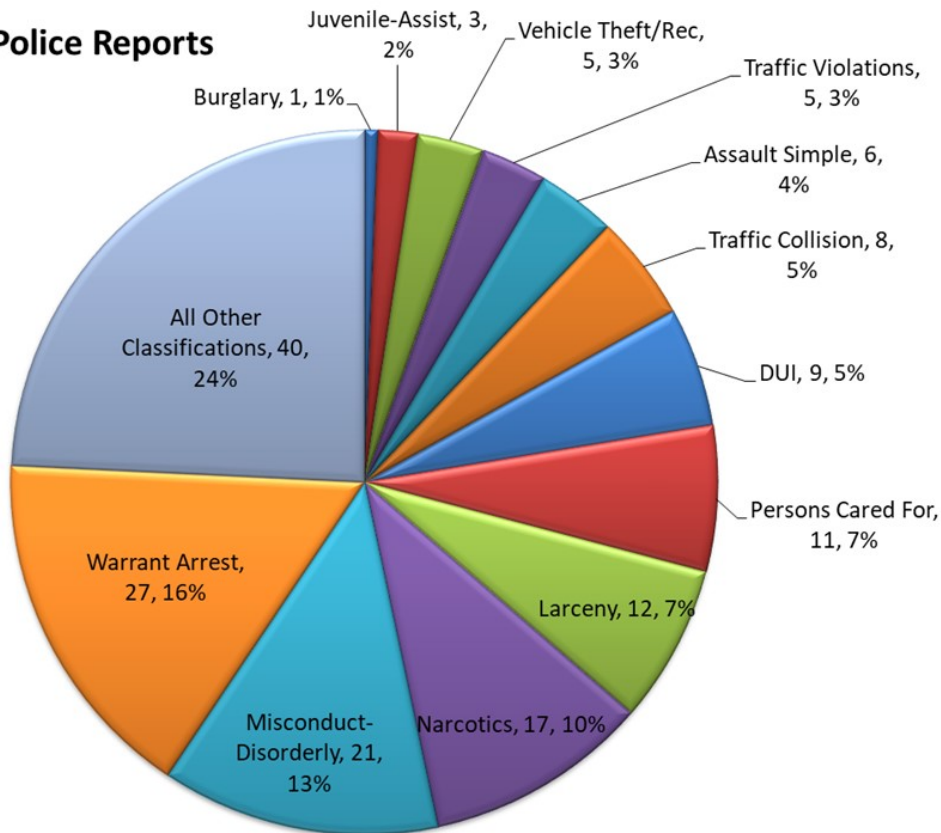

POLICE REPORTS AND SERVICE DEMANDS

Police Reports