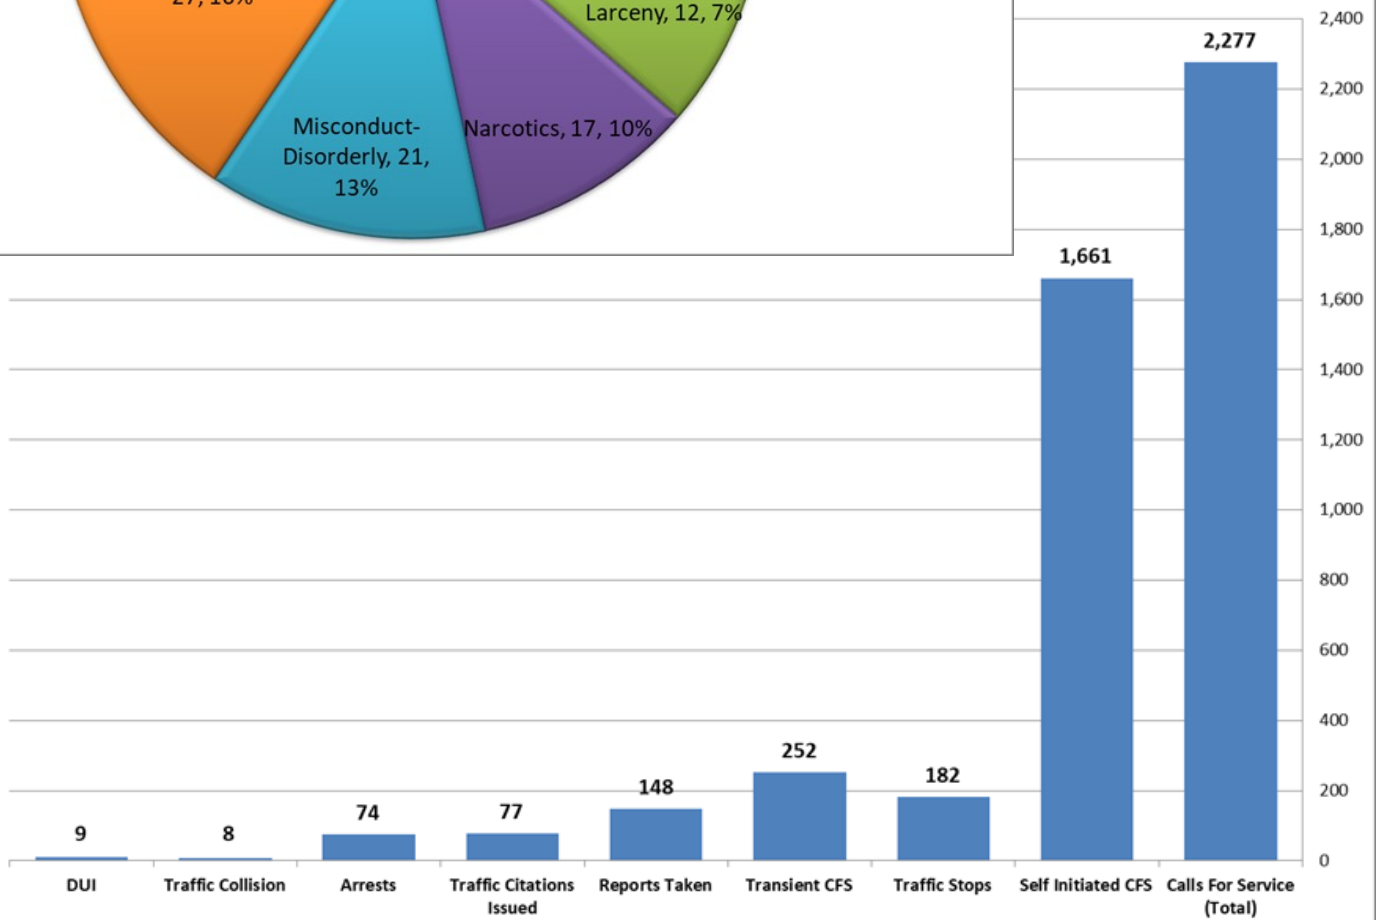

Service Demands