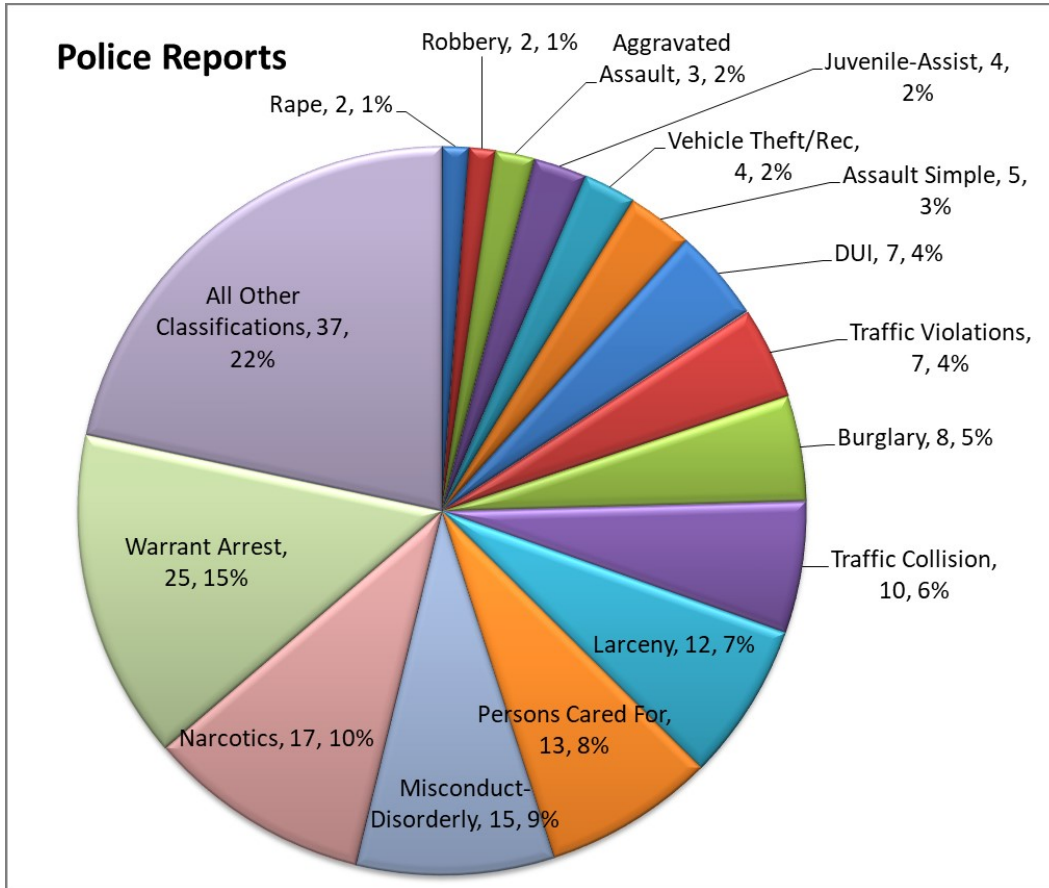

PLACERVILLE POLICE DEPARTMENT

PATROL ~ DISPATCH ~ INVESTIGATIONS

APRIL 2022

PRESENTED TO COUNCIL: May 10, 2022

POLICE REPORTS AND SERVICE DEMANDS

PART ONE CRIMES (UCR)

2022	Jan	Feb	Mar	Apr	May	Jun	Jul	Aug	Sep	Oct	Nov	Dec	YTD 2022
Homicide	0	0	0	0									0
Rape	0	1	0	2									3
Robbery	2	0	0	2									4
Agg. Assault	2	4	2	2									10
Burglary	0	2	4	8									14
Larceny	16	11	8	12									47
Veh. Theft	1	1	4	3									9
Arson	0	0	0	0									0
TOTAL	21	19	18	29	0	0	0	0	0	0	0	0	87

ARRESTS

	April 2020	April 2021	Percent of Change 20/21	April 2022	Percent of Change 21/22
Arrests					
Felony	12	20	67%	25	25%
<i>Health & Safety Code</i>	1	2	100%	1	-50%
<i>Penal Code</i>	10	17	70%	23	35%
<i>Vehicle Code</i>	1	1	0%	1	0%
Misdemeanor	6	33	450%	37	12%
<i>Health & Safety Code</i>	2	13	550%	11	-15%
<i>Penal Code</i>	3	15	400%	21	40%
<i>Vehicle Code</i>	1	5	400%	5	0%

TRAFFIC

	April 2020	April 2021	Percent of Change 20/21	April 2022	Percent of Change 21/22
Traffic					
Citations	12	91	658%	185	103%
Traffic Stops	27	218	707%	285	31%
DUI	1	3	200%	7	133%
Traffic Collision	3	6	100%	10	67%

Investigations 2022 open case load is currently 24. One Detective is currently assigned .

290 PC SEX-REGISTRANTS

290 PC Sex—Registrants currently registered in the City Limits of Placerville—46 (Transient 19 (41%))