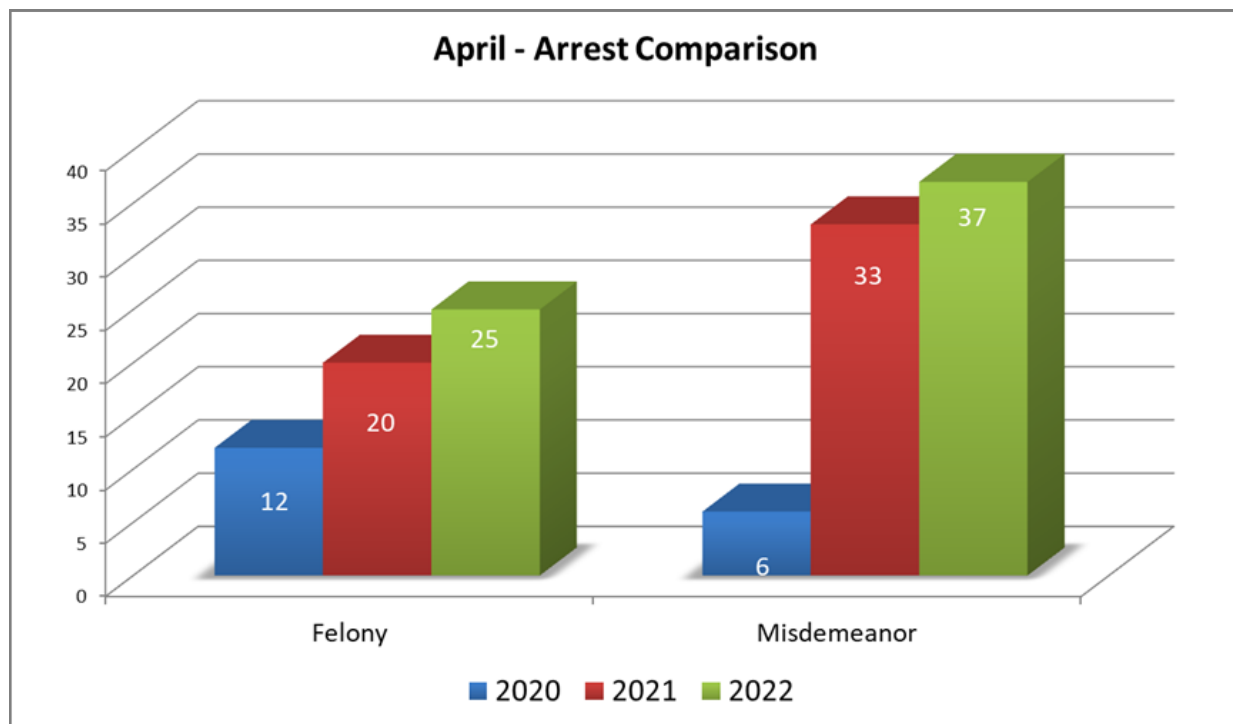

PART ONE CRIMES (UCR)

2022	Jan	Feb	Mar	Apr	May	Jun	Jul	Aug	Sep	Oct	Nov	Dec	YTD 2022
Homicide	0	0	0	0									0
Rape	0	1	0	2									3
Robbery	2	0	0	2									4
Agg. Assault	2	4	2	2									10
Burglary	0	2	4	8									14
Larceny	16	11	8	12									47
Veh. Theft	1	1	4	3									9
Arson	0	0	0	0									0
TOTAL	21	19	18	29	0	0	0	0	0	0	0	0	87

ARRESTS

	April 2020	April 2021	Percent of Change 20/21	April 2022	Percent of Change 21/22
Arrests					
Felony	12	20	67%	25	25%
<i>Health & Safety Code</i>	1	2	100%	1	-50%
<i>Penal Code</i>	10	17	70%	23	35%
<i>Vehicle Code</i>	1	1	0%	1	0%
Misdemeanor	6	33	450%	37	12%
<i>Health & Safety Code</i>	2	13	550%	11	-15%
<i>Penal Code</i>	3	15	400%	21	40%
<i>Vehicle Code</i>	1	5	400%	5	0%