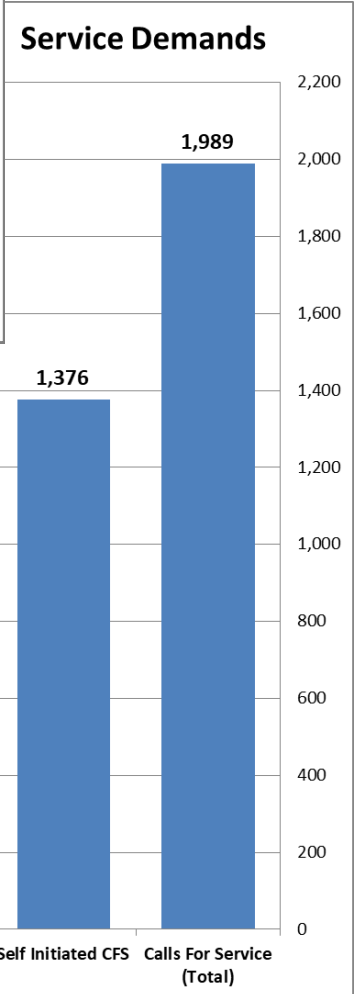

PLACERVILLE POLICE DEPARTMENT

PATROL ~ DISPATCH ~ INVESTIGATIONS

APRIL 2022

PRESENTED TO COUNCIL: May 10, 2022

POLICE REPORTS AND SERVICE DEMANDS

PART ONE CRIMES (UCR)

2022	Jan	Feb	Mar	Apr	May	Jun	Jul	Aug	Sep	Oct	Nov	Dec	YTD 2022
Homicide	0	0	0	0									0
Rape	0	1	0	2									3
Robbery	2	0	0	2									4
Agg. Assault	2	4	2	2									10
Burglary	0	2	4	8									14
Larceny	16	11	8	12									47
Veh. Theft	1	1	4	3									9
Arson	0	0	0	0									0
TOTAL	21	19	18	29	0	0	0	0	0	0	0	0	87

ARRESTS

	April 2020	April 2021	Percent of Change 20/21	April 2022	Percent of Change 21/22
Arrests					
Felony	12	20	67%	25	25%
<i>Health & Safety Code</i>	1	2	100%	1	-50%
<i>Penal Code</i>	10	17	70%	23	35%
<i>Vehicle Code</i>	1	1	0%	1	0%
Misdemeanor	6	33	450%	37	12%
<i>Health & Safety Code</i>	2	13	550%	11	-15%
<i>Penal Code</i>	3	15	400%	21	40%
<i>Vehicle Code</i>	1	5	400%	5	0%

TRAFFIC

	April 2020	April 2021	Percent of Change 20/21	April 2022	Percent of Change 21/22
Traffic					
Citations	12	91	658%	185	103%
Traffic Stops	27	218	707%	285	31%
DUI	1	3	200%	7	133%
Traffic Collision	3	6	100%	10	67%

DISPATCH

	April 2020	April 2021	Percent of Change 20/21	April 2022	Percent of Change 21/22
Dispatch					
Calls for Service (CFS)	2,096	2,161	3%	1,989	-8%
Transient Related	149	110	-26%	162	47%
CFS Average 24 hr.	88	92	5%	85	-8%
Priority 1 Response Time	3:42	4:27	0:45	3:59	0:28