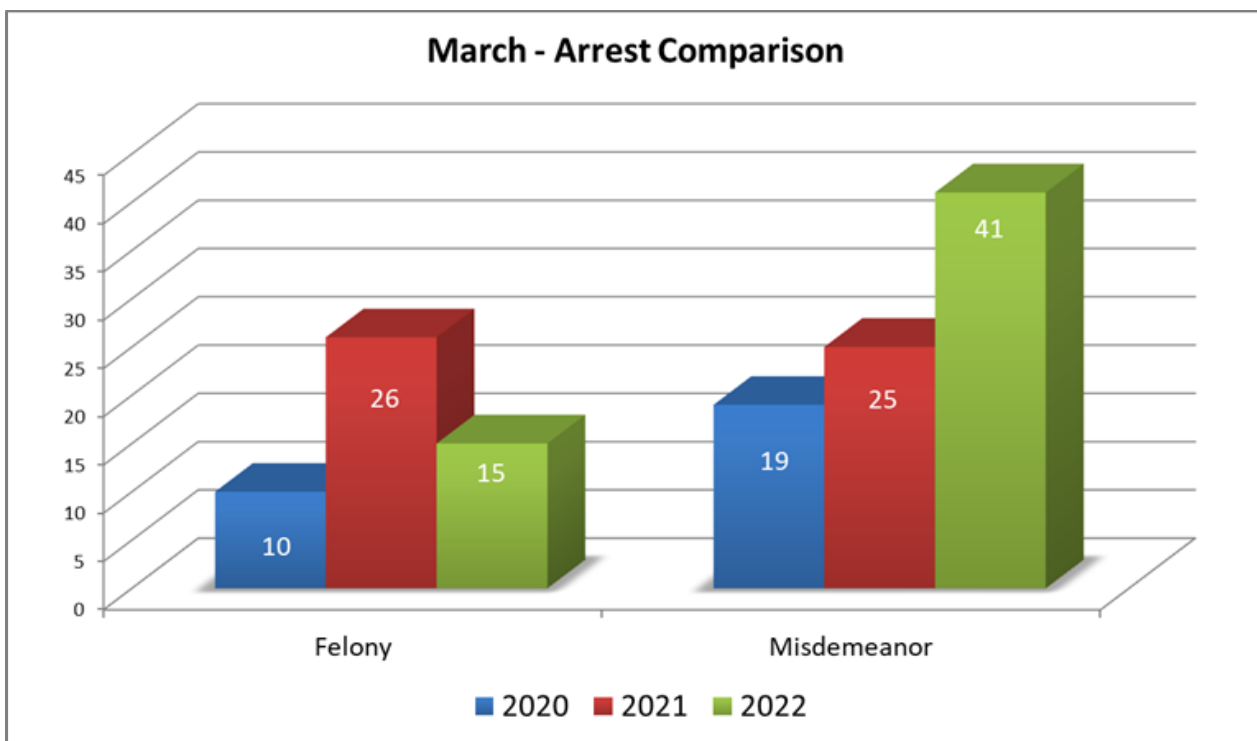

PART ONE CRIMES (UCR)

2022	Jan	Feb	Mar	Apr	May	Jun	Jul	Aug	Sep	Oct	Nov	Dec	YTD 2022
Homicide	0	0	0										0
Rape	0	1	0										1
Robbery	2	0	0										2
Agg. Assault	2	4	2										8
Burglary	0	2	4										6
Larceny	16	11	8										35
Veh. Theft	0	0	0										0
Arson	0	0	0										0
TOTAL	20	18	14	0	0	0	0	0	0	0	0	0	52

ARRESTS

	March 2020	March 2021	Percent of Change 20/21	March 2022	Percent of Change 21/22
Arrests					
Felony	10	26	160%	15	-42%
<i>Health & Safety Code</i>	0	0	0%	0	0%
<i>Penal Code</i>	10	25	150%	14	-44%
<i>Vehicle Code</i>	0	1	100%	1	0%
Misdemeanor	19	25	32%	41	64%
<i>Health & Safety Code</i>	2	12	500%	11	-8%
<i>Penal Code</i>	9	10	11%	19	90%
<i>Vehicle Code</i>	8	3	-63%	11	267%