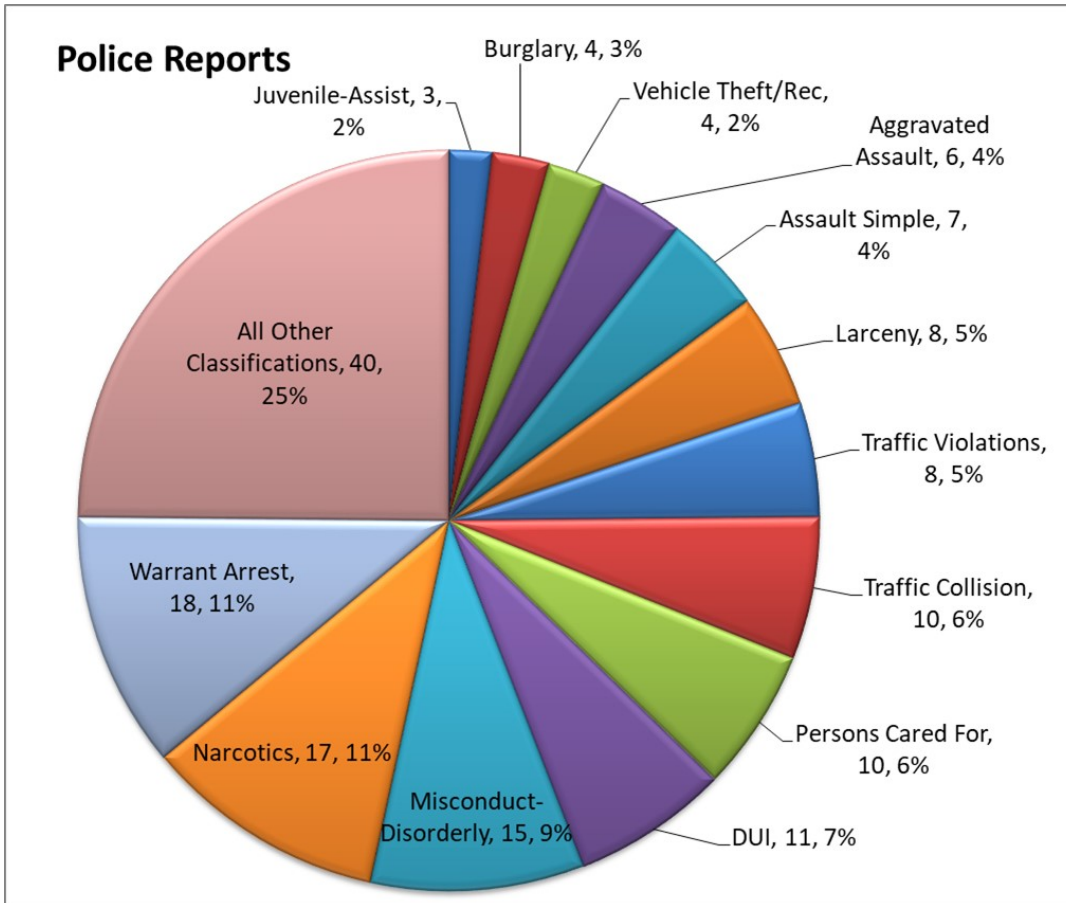

PLACERVILLE POLICE DEPARTMENT

PATROL ~ DISPATCH ~ INVESTIGATIONS

MARCH 2022

PRESENTED TO COUNCIL: April 12, 2022

POLICE REPORTS AND SERVICE DEMANDS

PART ONE CRIMES (UCR)

2022	Jan	Feb	Mar	Apr	May	Jun	Jul	Aug	Sep	Oct	Nov	Dec	YTD 2022
Homicide	0	0	0										0
Rape	0	1	0										1
Robbery	2	0	0										2
Agg. Assault	2	4	2										8
Burglary	0	2	4										6
Larceny	16	11	8										35
Veh. Theft	0	0	0										0
Arson	0	0	0										0
TOTAL	20	18	14	0	0	0	0	0	0	0	0	0	52

ARRESTS

	March 2020	March 2021	Percent of Change 20/21	March 2022	Percent of Change 21/22
Arrests					
Felony	10	26	160%	15	-42%
<i>Health & Safety Code</i>	0	0	0%	0	0%
<i>Penal Code</i>	10	25	150%	14	-44%
<i>Vehicle Code</i>	0	1	100%	1	0%
Misdemeanor	19	25	32%	41	64%
<i>Health & Safety Code</i>	2	12	500%	11	-8%
<i>Penal Code</i>	9	10	11%	19	90%
<i>Vehicle Code</i>	8	3	-63%	11	267%

TRAFFIC

	March 2020	March 2021	Percent of Change 20/21	March 2022	Percent of Change 21/22
Traffic					
Citations	29	106	266%	135	27%
Traffic Stops	99	230	132%	231	0%
DUI	9	2	-78%	11	450%
Traffic Collision	9	13	44%	10	-23%

Investigations 2022 open case load is currently 28. One Detective is currently assigned .

290 PC SEX-REGISTRANTS

290 PC Sex—Registrants currently registered in the City Limits of Placerville—45

PARTNERS WITH THE COMMUNITY