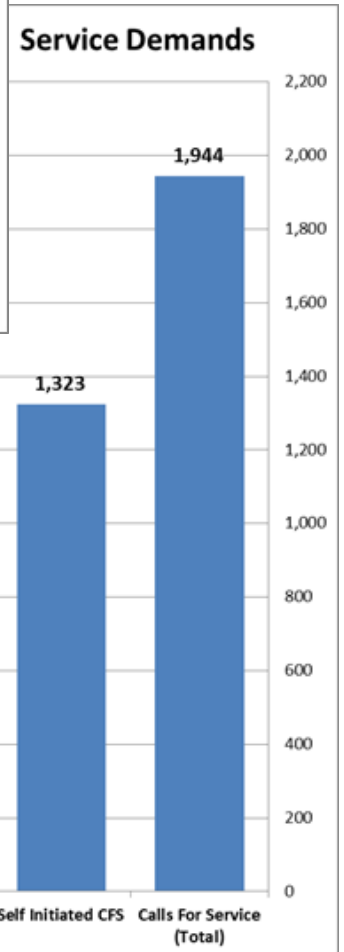

PLACERVILLE POLICE DEPARTMENT

PATROL ~ DISPATCH ~ INVESTIGATIONS

MARCH 2022

PRESENTED TO COUNCIL: April 12, 2022

POLICE REPORTS AND SERVICE DEMANDS

PART ONE CRIMES (UCR)

2022	Jan	Feb	Mar	Apr	May	Jun	Jul	Aug	Sep	Oct	Nov	Dec	YTD 2022
Homicide	0	0	0										0
Rape	0	1	0										1
Robbery	2	0	0										2
Agg. Assault	2	4	2										8
Burglary	0	2	4										6
Larceny	16	11	8										35
Veh. Theft	0	0	0										0
Arson	0	0	0										0
TOTAL	20	18	14	0	0	0	0	0	0	0	0	0	52

ARRESTS

	March 2020	March 2021	Percent of Change 20/21	March 2022	Percent of Change 21/22
Arrests					
Felony	10	26	160%	15	-42%
<i>Health & Safety Code</i>	0	0	0%	0	0%
<i>Penal Code</i>	10	25	150%	14	-44%
<i>Vehicle Code</i>	0	1	100%	1	0%
Misdemeanor	19	25	32%	41	64%
<i>Health & Safety Code</i>	2	12	500%	11	-8%
<i>Penal Code</i>	9	10	11%	19	90%
<i>Vehicle Code</i>	8	3	-63%	11	267%

TRAFFIC

	March 2020	March 2021	Percent of Change 20/21	March 2022	Percent of Change 21/22
Traffic					
Citations	29	106	266%	135	27%
Traffic Stops	99	230	132%	231	0%
DUI	9	2	-78%	11	450%
Traffic Collision	9	13	44%	10	-23%

DISPATCH

	March 2020	March 2021	Percent of Change 20/21	March 2022	Percent of Change 21/22
Dispatch					
Calls for Service (CFS)	2,058	2,289	11%	1,944	-15%
Transient Related	158	103	-35%	118	15%
CFS Average 24 hr.	67	75	12%	64	-15%
Priority 1 Response Time	4:13	4:33	0:20	4:10	0:23