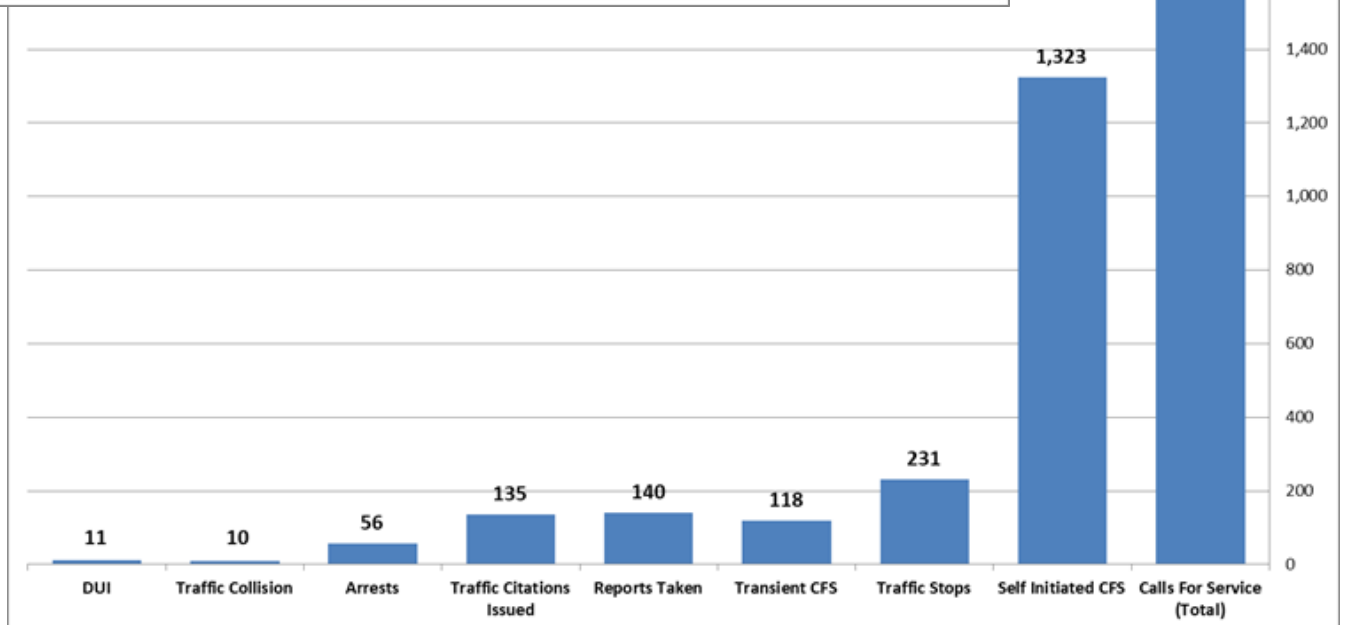

PLACERVILLE POLICE DEPARTMENT

PATROL ~ DISPATCH ~ INVESTIGATIONS

MARCH 2022

PRESENTED TO COUNCIL: April 12, 2022

POLICE REPORTS AND SERVICE DEMANDS

PART ONE CRIMES (UCR)

2022	Jan	Feb	Mar	Apr	May	Jun	Jul	Aug	Sep	Oct	Nov	Dec	YTD 2022
Homicide	0	0	0										0
Rape	0	1	0										1
Robbery	2	0	0										2
Agg. Assault	2	4	2										8
Burglary	0	2	4										6
Larceny	16	11	8										35
Veh. Theft	0	0	0										0
Arson	0	0	0										0
TOTAL	20	18	14	0	0	0	0	0	0	0	0	0	52

ARRESTS

	March 2020	March 2021	Percent of Change 20/21	March 2022	Percent of Change 21/22
Arrests					
Felony	10	26	160%	15	-42%
<i>Health & Safety Code</i>	0	0	0%	0	0%
<i>Penal Code</i>	10	25	150%	14	-44%
<i>Vehicle Code</i>	0	1	100%	1	0%
Misdemeanor	19	25	32%	41	64%
<i>Health & Safety Code</i>	2	12	500%	11	-8%
<i>Penal Code</i>	9	10	11%	19	90%
<i>Vehicle Code</i>	8	3	-63%	11	267%

TRAFFIC

	March 2020	March 2021	Percent of Change 20/21	March 2022	Percent of Change 21/22
Traffic					
Citations	29	106	266%	135	27%
Traffic Stops	99	230	132%	231	0%
DUI	9	2	-78%	11	450%
Traffic Collision	9	13	44%	10	-23%

Investigations 2022 open case load is currently 28. One Detective is currently assigned .

290 PC SEX-REGISTRANTS

290 PC Sex—Registrants currently registered in the City Limits of Placerville—45

PARTNERS WITH THE COMMUNITY