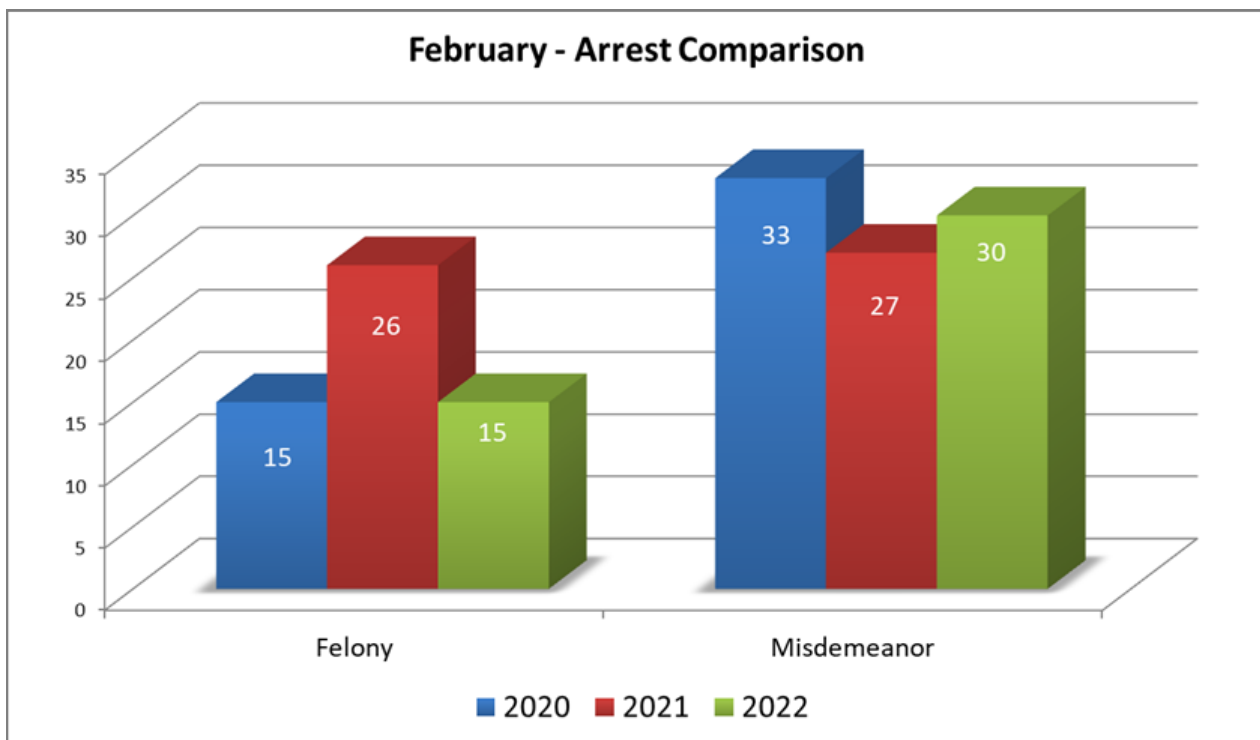

PART ONE CRIMES (UCR)

2022	Jan	Feb	Mar	Apr	May	Jun	Jul	Aug	Sep	Oct	Nov	Dec	YTD 2022
Homicide	0	0											0
Rape	0	1											1
Robbery	2	0											2
Agg. Assault	2	4											6
Burglary	0	2											2
Larceny	16	11											27
Veh. Theft	0	0											0
Arson	0	0											0
TOTAL	20	18	0	0	0	0	0	0	0	0	0	0	38

ARRESTS

	February 2020	February 2021	Percent of Change 20/21	February 2022	Percent of Change 21/22
Arrests					
Felony	15	26	73%	15	-42%
<i>Health & Safety Code</i>	1	1	0%	0	-100%
<i>Penal Code</i>	11	24	118%	15	-38%
<i>Vehicle Code</i>	3	1	-67%	0	-100%
Misdemeanor	33	27	-18%	30	11%
<i>Health & Safety Code</i>	3	5	67%	5	0%
<i>Penal Code</i>	19	17	-11%	15	-12%
<i>Vehicle Code</i>	11	5	-55%	10	100%