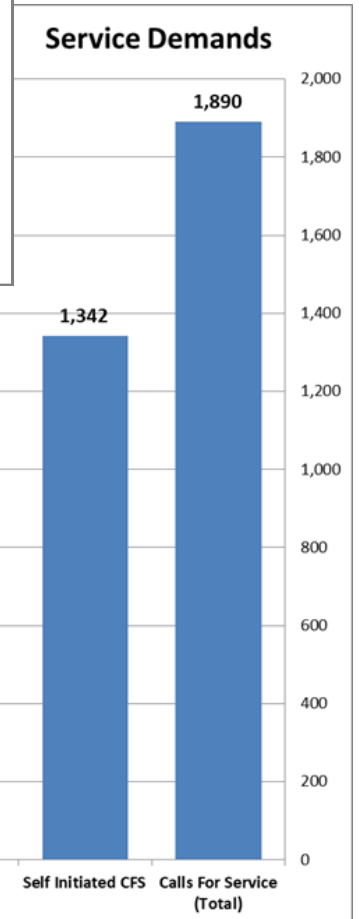

PLACERVILLE POLICE DEPARTMENT

PATROL ~ DISPATCH ~ INVESTIGATIONS

FEBRUARY 2022

PRESENTED TO COUNCIL: March 8, 2022

POLICE REPORTS AND SERVICE DEMANDS

PART ONE CRIMES (UCR)

2022	Jan	Feb	Mar	Apr	May	Jun	Jul	Aug	Sep	Oct	Nov	Dec	YTD 2022
Homicide	0	0											0
Rape	0	1											1
Robbery	2	0											2
Agg. Assault	2	4											6
Burglary	0	2											2
Larceny	16	11											27
Veh. Theft	0	0											0
Arson	0	0											0
TOTAL	20	18	0	0	0	0	0	0	0	0	0	0	38

ARRESTS

	February 2020	February 2021	Percent of Change 20/21	February 2022	Percent of Change 21/22
Arrests					
Felony	15	26	73%	15	-42%
<i>Health & Safety Code</i>	1	1	0%	0	-100%
<i>Penal Code</i>	11	24	118%	15	-38%
<i>Vehicle Code</i>	3	1	-67%	0	-100%
Misdemeanor	33	27	-18%	30	11%
<i>Health & Safety Code</i>	3	5	67%	5	0%
<i>Penal Code</i>	19	17	-11%	15	-12%
<i>Vehicle Code</i>	11	5	-55%	10	100%

TRAFFIC

	February 2020	February 2021	Percent of Change 20/21	February 2022	Percent of Change 21/22
Traffic					
Citations	112	150	34%	73	-51%
Traffic Stops	219	262	20%	239	-9%
DUI	9	7	-22%	9	29%
Traffic Collision	8	5	-38%	5	0%

DISPATCH

	February 2020	February 2021	Percent of Change 20/21	February 2022	Percent of Change 21/22
Dispatch					
Calls for Service (CFS)	1,854	1,914	3%	1,890	-1%
Transient Related	115	115	0%	165	43%
CFS Average 24 hr.	65	70	8%	69	-1%
Priority 1 Response Time	4:34	4:16	0:18	4:29	0:13