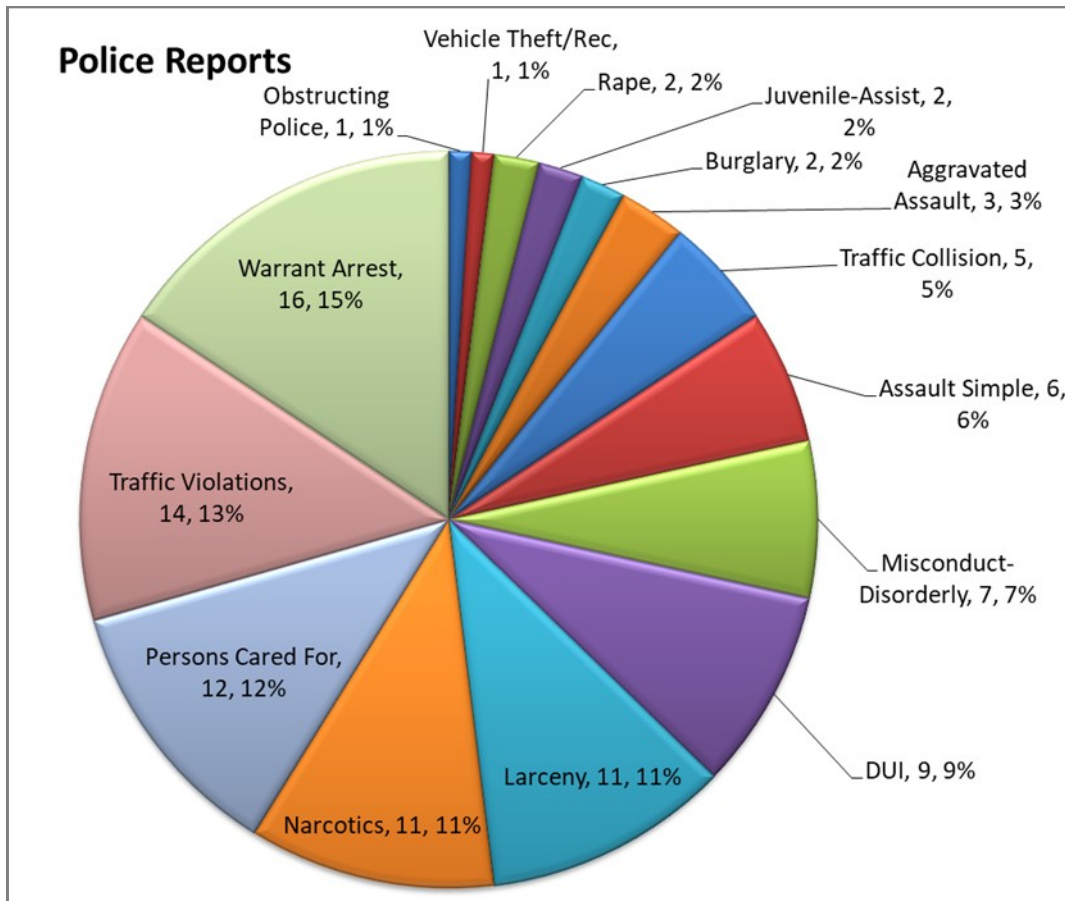

PLACERVILLE POLICE DEPARTMENT

PATROL ~ DISPATCH ~ INVESTIGATIONS

FEBRUARY 2022

PRESENTED TO COUNCIL: March 8, 2022

POLICE REPORTS AND SERVICE DEMANDS

PART ONE CRIMES (UCR)

2022	Jan	Feb	Mar	Apr	May	Jun	Jul	Aug	Sep	Oct	Nov	Dec	YTD 2022
Homicide	0	0											0
Rape	0	1											1
Robbery	2	0											2
Agg. Assault	2	4											6
Burglary	0	2											2
Larceny	16	11											27
Veh. Theft	0	0											0
Arson	0	0											0
TOTAL	20	18	0	0	0	0	0	0	0	0	0	0	38

ARRESTS

	February 2020	February 2021	Percent of Change 20/21	February 2022	Percent of Change 21/22
Arrests					
Felony	15	26	73%	15	-42%
<i>Health & Safety Code</i>	1	1	0%	0	-100%
<i>Penal Code</i>	11	24	118%	15	-38%
<i>Vehicle Code</i>	3	1	-67%	0	-100%
Misdemeanor	33	27	-18%	30	11%
<i>Health & Safety Code</i>	3	5	67%	5	0%
<i>Penal Code</i>	19	17	-11%	15	-12%
<i>Vehicle Code</i>	11	5	-55%	10	100%

TRAFFIC

	February 2020	February 2021	Percent of Change 20/21	February 2022	Percent of Change 21/22
Traffic					
Citations	112	150	34%	73	-51%
Traffic Stops	219	262	20%	239	-9%
DUI	9	7	-22%	9	29%
Traffic Collision	8	5	-38%	5	0%

INVESTIGATIONS

Investigations 2022 open case load is currently 37. One Detective is currently assigned .

290 PC SEX-REGISTRANTS

290 PC Sex—Registrants currently registered in the City Limits of Placerville—41