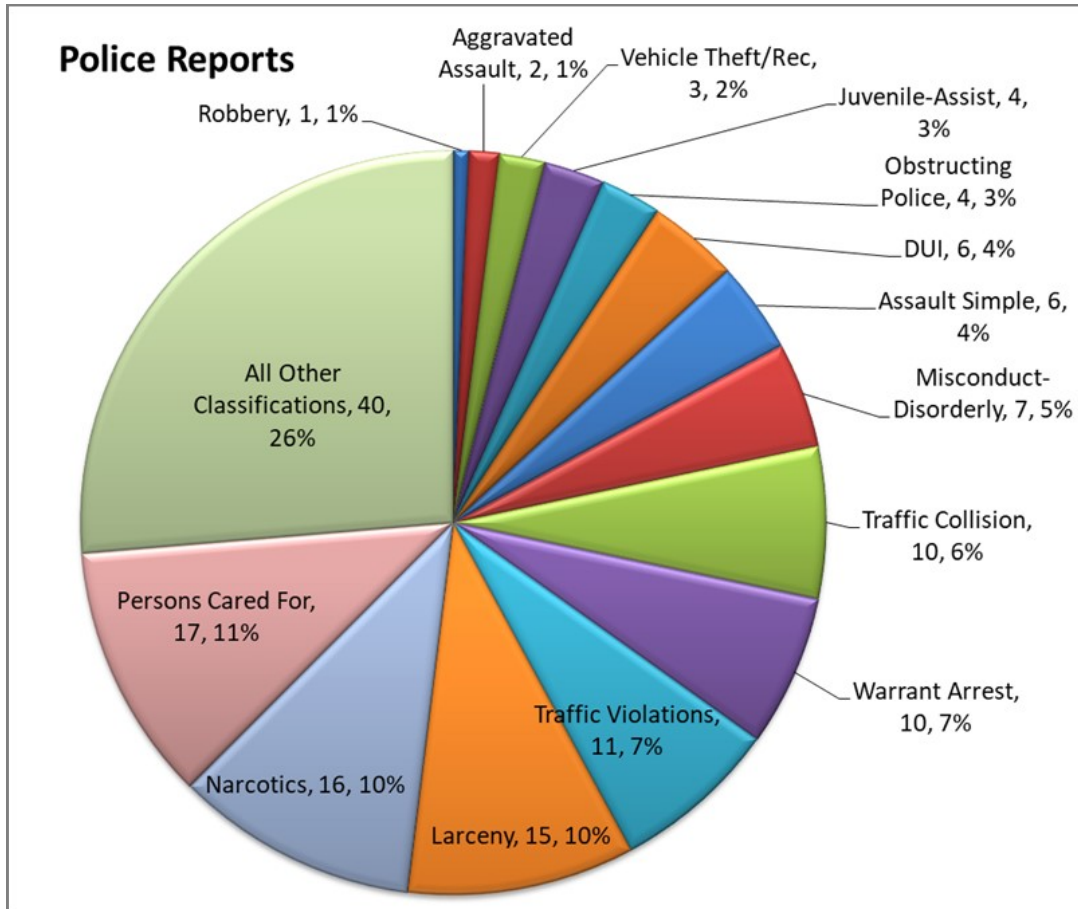

PLACERVILLE POLICE DEPARTMENT

PATROL ~ DISPATCH ~ INVESTIGATIONS

JANUARY 2022

PRESENTED TO COUNCIL: February 8, 2022

POLICE REPORTS AND SERVICE DEMANDS

PART ONE CRIMES (UCR)

2022	Jan	Feb	Mar	Apr	May	Jun	Jul	Aug	Sep	Oct	Nov	Dec	YTD 2022
Homicide	0												0
Rape	0												0
Robbery	1												1
Agg. Assault	2												2
Burglary	0												0
Larceny	15												15
Veh. Theft	0												0
Arson	0												0
TOTAL	18	0	0	0	0	0	0	0	0	0	0	0	18

ARRESTS

	January 2020	January 2021	Percent of Change 20/21	January 2022	Percent of Change 21/22
Arrests					
Felony	13	18	38%	11	-39%
<i>Health & Safety Code</i>	2	1	-50%	1	0%
<i>Penal Code</i>	10	13	30%	10	-23%
<i>Vehicle Code</i>	1	4	300%	0	-100%
Misdemeanor	20	28	40%	23	-18%
<i>Health & Safety Code</i>	6	10	67%	5	-50%
<i>Penal Code</i>	11	11	0%	14	27%
<i>Vehicle Code</i>	3	7	133%	4	-43%

TRAFFIC

	January 2020	January 2021	Percent of Change 20/21	January 2022	Percent of Change 21/22
Traffic					
Citations	151	67	-56%	64	-4%
Traffic Stops	245	138	-44%	188	36%
DUI	2	5	150%	6	20%
Traffic Collision	9	12	33%	10	-17%

INVESTIGATIONS

Investigations 2022 open case load is currently 49. One Detective is currently assigned .

290 PC SEX-REGISTRANTS

290 PC Sex—Registrants currently registered in the City Limits of Placerville—45