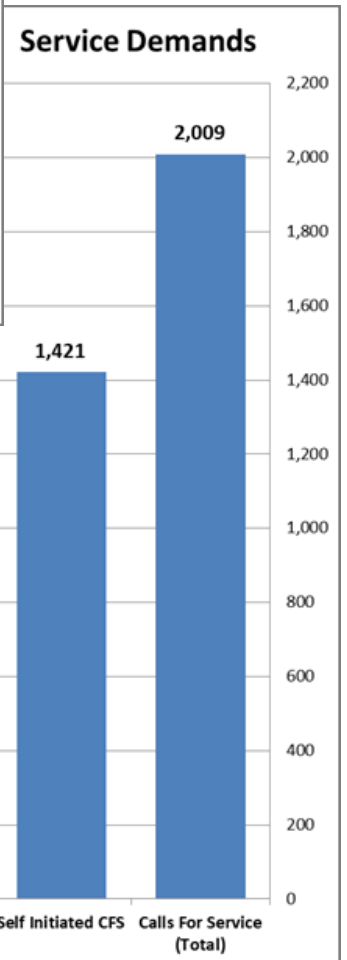

PLACERVILLE POLICE DEPARTMENT

PATROL ~ DISPATCH ~ INVESTIGATIONS

JANUARY 2022

PRESENTED TO COUNCIL: February 8, 2022

POLICE REPORTS AND SERVICE DEMANDS

PART ONE CRIMES (UCR)

2022	Jan	Feb	Mar	Apr	May	Jun	Jul	Aug	Sep	Oct	Nov	Dec	YTD 2022
Homicide	0												0
Rape	0												0
Robbery	1												1
Agg. Assault	2												2
Burglary	0												0
Larceny	15												15
Veh. Theft	0												0
Arson	0												0
TOTAL	18	0	0	0	0	0	0	0	0	0	0	0	18

ARRESTS

	January 2020	January 2021	Percent of Change 20/21	January 2022	Percent of Change 21/22
Arrests					
Felony	13	18	38%	11	-39%
<i>Health & Safety Code</i>	2	1	-50%	1	0%
<i>Penal Code</i>	10	13	30%	10	-23%
<i>Vehicle Code</i>	1	4	300%	0	-100%
Misdemeanor	20	28	40%	23	-18%
<i>Health & Safety Code</i>	6	10	67%	5	-50%
<i>Penal Code</i>	11	11	0%	14	27%
<i>Vehicle Code</i>	3	7	133%	4	-43%

TRAFFIC

	January 2020	January 2021	Percent of Change 20/21	January 2022	Percent of Change 21/22
Traffic					
Citations	151	67	-56%	64	-4%
Traffic Stops	245	138	-44%	188	36%
DUI	2	5	150%	6	20%
Traffic Collision	9	12	33%	10	-17%

DISPATCH

	January 2020	January 2021	Percent of Change 20/21	January 2022	Percent of Change 21/22
Dispatch					
Calls for Service (CFS)	1,826	2,076	14%	2,009	-3%
Transient Related	74	139	88%	139	0%
CFS Average 24 hr.	60	68	13%	66	-3%
Priority 1 Response Time	4:47	4:12	0:35	4:17	0:05