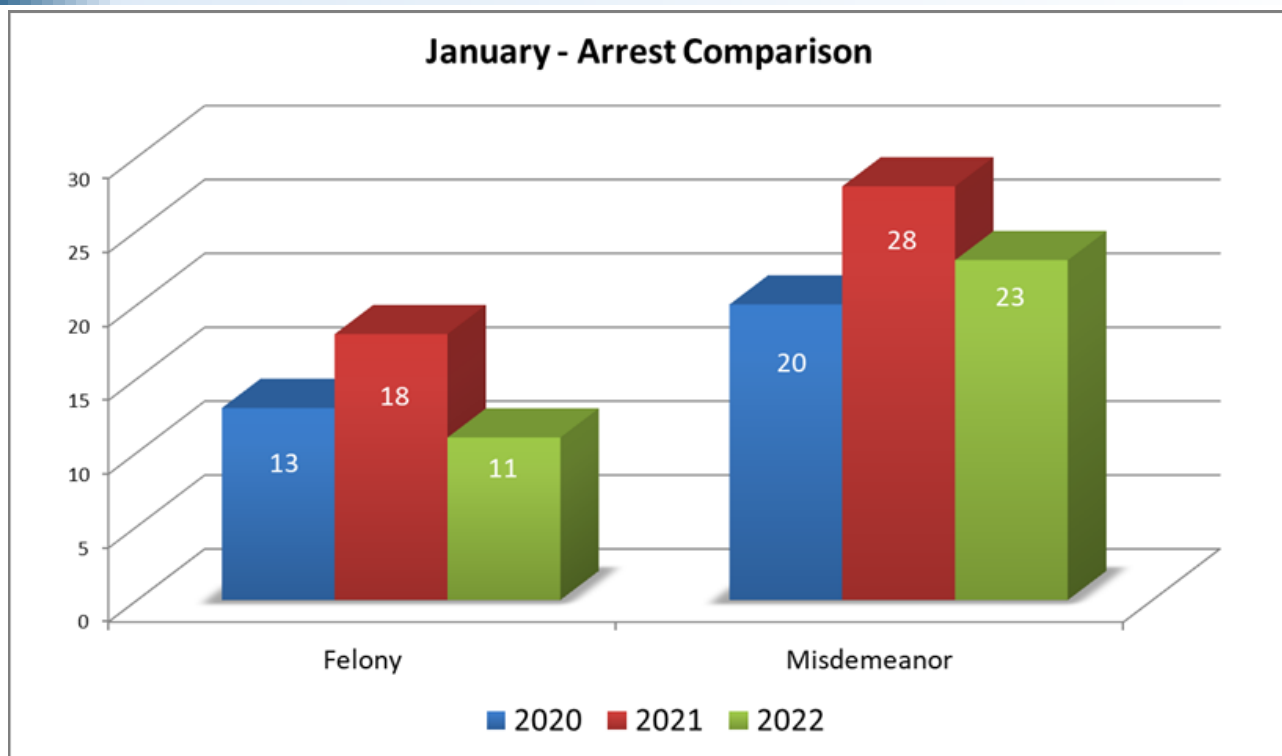

PLACERVILLE POLICE DEPARTMENT

PATROL ~ DISPATCH ~ INVESTIGATIONS

JANUARY 2022

PRESENTED TO COUNCIL: February 8, 2022

POLICE REPORTS AND SERVICE DEMANDS

PART ONE CRIMES (UCR)

2022	Jan	Feb	Mar	Apr	May	Jun	Jul	Aug	Sep	Oct	Nov	Dec	YTD 2022
Homicide	0												0
Rape	0												0
Robbery	1												1
Agg. Assault	2												2
Burglary	0												0
Larceny	15												15
Veh. Theft	0												0
Arson	0												0
TOTAL	18	0	0	0	0	0	0	0	0	0	0	0	18

ARRESTS

	January 2020	January 2021	Percent of Change 20/21	January 2022	Percent of Change 21/22
Arrests					
Felony	13	18	38%	11	-39%
<i>Health & Safety Code</i>	2	1	-50%	1	0%
<i>Penal Code</i>	10	13	30%	10	-23%
<i>Vehicle Code</i>	1	4	300%	0	-100%
Misdemeanor	20	28	40%	23	-18%
<i>Health & Safety Code</i>	6	10	67%	5	-50%
<i>Penal Code</i>	11	11	0%	14	27%
<i>Vehicle Code</i>	3	7	133%	4	-43%

TRAFFIC

	January 2020	January 2021	Percent of Change 20/21	January 2022	Percent of Change 21/22
Traffic					
Citations	151	67	-56%	64	-4%
Traffic Stops	245	138	-44%	188	36%
DUI	2	5	150%	6	20%
Traffic Collision	9	12	33%	10	-17%