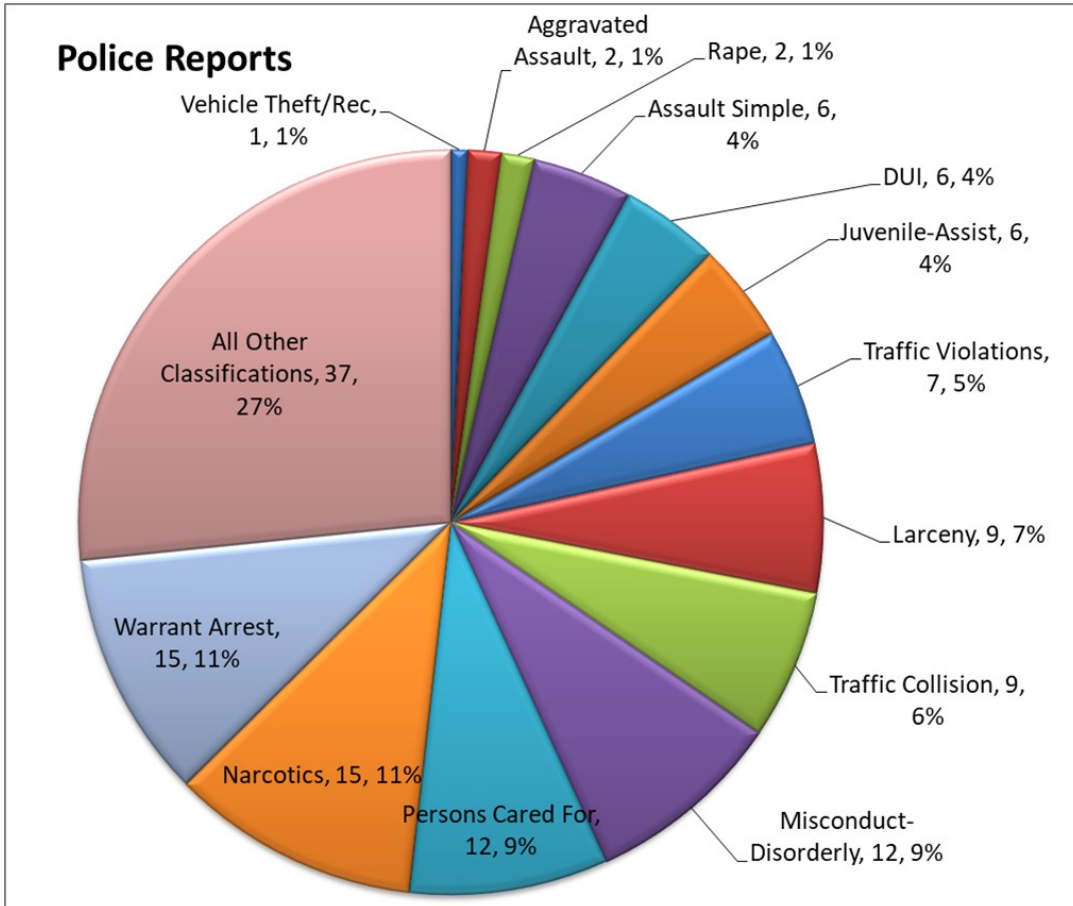

PLACERVILLE POLICE DEPARTMENT

PATROL ~ DISPATCH ~ INVESTIGATIONS

DECEMBER 2021

PRESENTED TO COUNCIL: January 11, 2022

POLICE REPORTS AND SERVICE DEMANDS

PART ONE CRIMES (UCR)

2021	Jan	Feb	Mar	Apr	May	Jun	Jul	Aug	Sep	Oct	Nov	Dec	YTD 2021
Homicide	0	0	0	0	0	0	0	0	0	0	0	0	0
Rape	0	0	1	0	1	0	0	1	0	0	0	1	4
Robbery	0	0	1	0	1	1	0	0	0	0	1	0	4
Agg. Assault	3	4	3	1	5	2	2	7	5	3	1	2	38
Burglary	1	1	7	2	0	2	3	0	5	3	1	0	25
Larceny	13	20	17	9	8	18	6	14	11	12	13	9	150
Veh. Theft	6	0	1	0	0	1	0	3	0	0	0	2	13
Arson	0	0	0	2	1	0	1	1	0	0	0	0	5
TOTAL	23	25	30	14	16	24	12	26	21	18	16	14	239

ARRESTS

	December 2019	December 2020	Percent of Change 19/20	December 2021	Percent of Change 20/21
Arrests					
Felony	18	29	61%	21	-28%
<i>Health & Safety Code</i>	0	0	0%	0	0%
<i>Penal Code</i>	16	25	56%	20	-20%
<i>Vehicle Code</i>	2	4	100%	1	-75%
Misdemeanor	33	23	-30%	24	4%
<i>Health & Safety Code</i>	9	6	-33%	3	-50%
<i>Penal Code</i>	15	15	0%	15	0%
<i>Vehicle Code</i>	9	2	-78%	6	200%

TRAFFIC

	December 2019	December 2020	Percent of Change 19/20	December 2021	Percent of Change 20/21
Traffic					
Citations	58	53	-9%	77	45%
Traffic Stops	170	93	-45%	149	60%
DUI	8	2	-75%	6	200%
Traffic Collision	13	11	-15%	9	-18%

INVESTIGATIONS

Investigations 2021 open case load is currently 47. One Detective is currently assigned .

290 PC SEX-REGISTRANTS

290 PC Sex—Registrants currently registered in the City Limits of Placerville—44