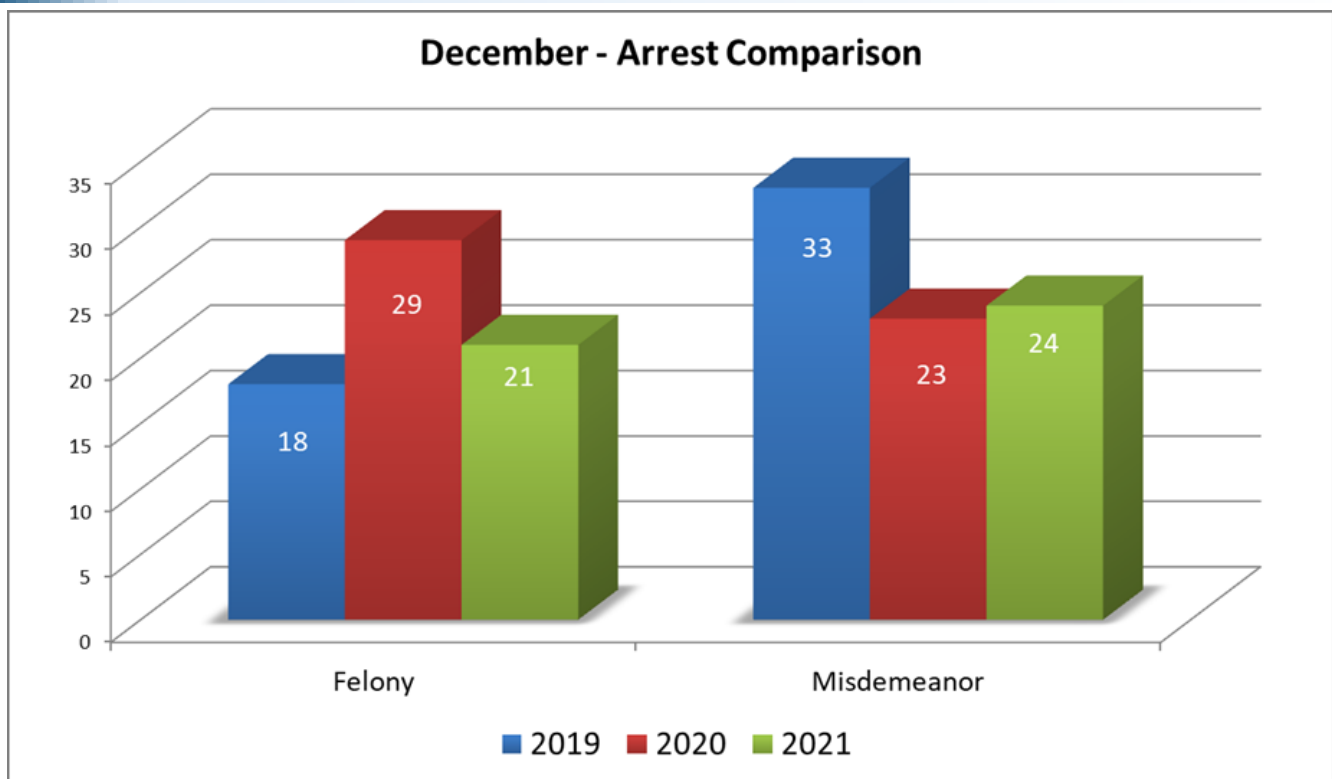

PART ONE CRIMES (UCR)

2021	Jan	Feb	Mar	Apr	May	Jun	Jul	Aug	Sep	Oct	Nov	Dec	YTD 2021
Homicide	0	0	0	0	0	0	0	0	0	0	0	0	0
Rape	0	0	1	0	1	0	0	1	0	0	0	1	4
Robbery	0	0	1	0	1	1	0	0	0	0	1	0	4
Agg. Assault	3	4	3	1	5	2	2	7	5	3	1	2	38
Burglary	1	1	7	2	0	2	3	0	5	3	1	0	25
Larceny	13	20	17	9	8	18	6	14	11	12	13	9	150
Veh. Theft	6	0	1	0	0	1	0	3	0	0	0	2	13
Arson	0	0	0	2	1	0	1	1	0	0	0	0	5
TOTAL	23	25	30	14	16	24	12	26	21	18	16	14	239

ARRESTS

	December 2019	December 2020	Percent of Change 19/20	December 2021	Percent of Change 20/21
Arrests					
Felony	18	29	61%	21	-28%
<i>Health & Safety Code</i>	0	0	0%	0	0%
<i>Penal Code</i>	16	25	56%	20	-20%
<i>Vehicle Code</i>	2	4	100%	1	-75%
Misdemeanor	33	23	-30%	24	4%
<i>Health & Safety Code</i>	9	6	-33%	3	-50%
<i>Penal Code</i>	15	15	0%	15	0%
<i>Vehicle Code</i>	9	2	-78%	6	200%