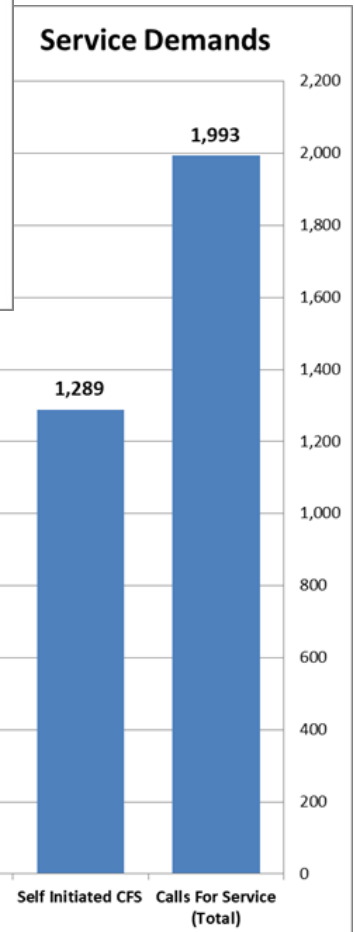

PLACERVILLE POLICE DEPARTMENT

PATROL ~ DISPATCH ~ INVESTIGATIONS

DECEMBER 2021

PRESENTED TO COUNCIL: January 11, 2022

POLICE REPORTS AND SERVICE DEMANDS

PART ONE CRIMES (UCR)

2021	Jan	Feb	Mar	Apr	May	Jun	Jul	Aug	Sep	Oct	Nov	Dec	YTD 2021
Homicide	0	0	0	0	0	0	0	0	0	0	0	0	0
Rape	0	0	1	0	1	0	0	1	0	0	0	1	4
Robbery	0	0	1	0	1	1	0	0	0	0	1	0	4
Agg. Assault	3	4	3	1	5	2	2	7	5	3	1	2	38
Burglary	1	1	7	2	0	2	3	0	5	3	1	0	25
Larceny	13	20	17	9	8	18	6	14	11	12	13	9	150
Veh. Theft	6	0	1	0	0	1	0	3	0	0	0	2	13
Arson	0	0	0	2	1	0	1	1	0	0	0	0	5
TOTAL	23	25	30	14	16	24	12	26	21	18	16	14	239

ARRESTS

	December 2019	December 2020	Percent of Change 19/20	December 2021	Percent of Change 20/21
Arrests					
Felony	18	29	61%	21	-28%
<i>Health & Safety Code</i>	0	0	0%	0	0%
<i>Penal Code</i>	16	25	56%	20	-20%
<i>Vehicle Code</i>	2	4	100%	1	-75%
Misdemeanor	33	23	-30%	24	4%
<i>Health & Safety Code</i>	9	6	-33%	3	-50%
<i>Penal Code</i>	15	15	0%	15	0%
<i>Vehicle Code</i>	9	2	-78%	6	200%

TRAFFIC

	December 2019	December 2020	Percent of Change 19/20	December 2021	Percent of Change 20/21
Traffic					
Citations	58	53	-9%	77	45%
Traffic Stops	170	93	-45%	149	60%
DUI	8	2	-75%	6	200%
Traffic Collision	13	11	-15%	9	-18%

DISPATCH

	December 2019	December 2020	Percent of Change 19/20	December 2021	Percent of Change 20/21
Dispatch					
Calls for Service (CFS)	1,843	2,021	10%	1,993	-1%
Transient Related	94	92	-2%	79	-14%
CFS Average 24 hr.	61	66	8%	66	0%
Priority 1 Response Time	4:22	4:24	0:02	5:01	0:37