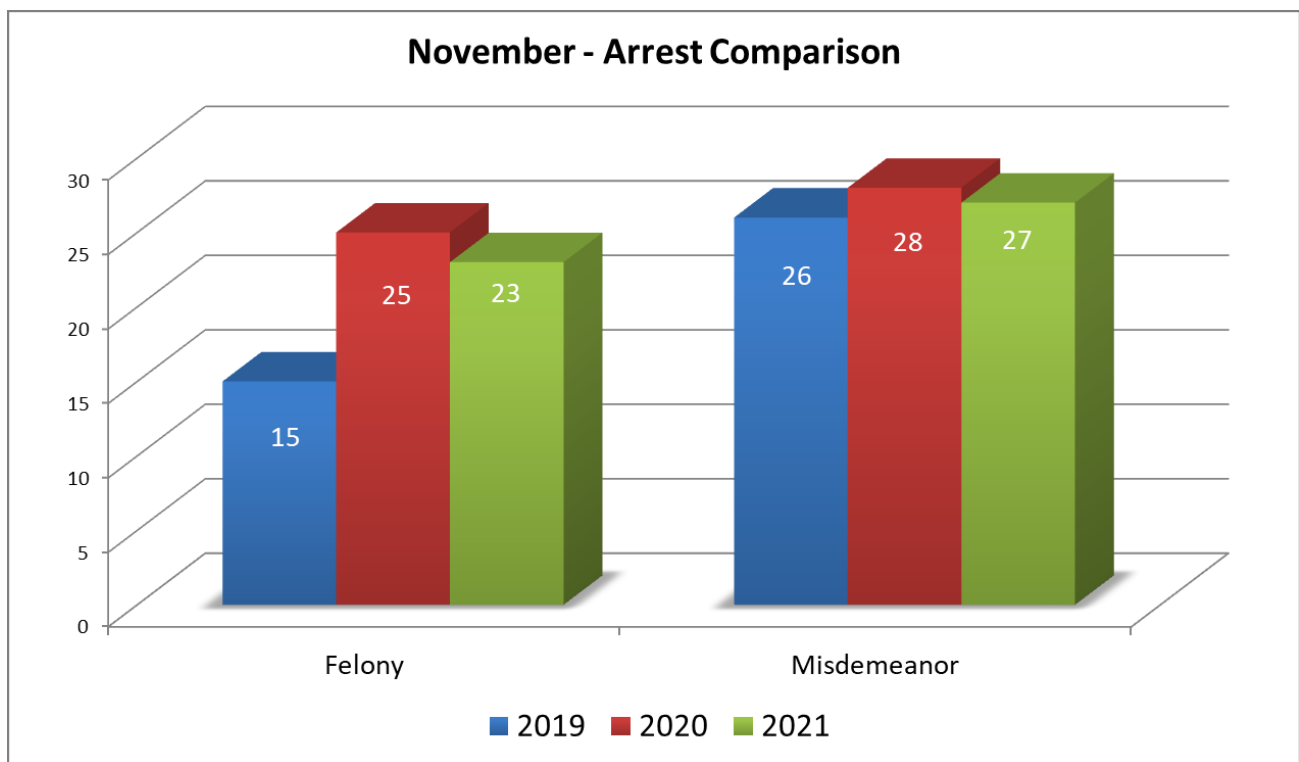

PART ONE CRIMES (UCR)

2021	Jan	Feb	Mar	Apr	May	Jun	Jul	Aug	Sep	Oct	Nov	Dec	YTD 2021
Homicide	0	0	0	0	0	0	0	0	0	0	0		0
Rape	0	0	1	0	1	0	0	1	0	0	0		3
Robbery	0	0	1	0	1	1	0	0	0	0	1		4
Agg. Assault	3	4	3	1	5	2	2	7	5	3	1		36
Burglary	1	1	7	2	0	2	3	0	5	3	1		25
Larceny	13	20	17	9	8	18	6	14	11	12	13		141
Veh. Theft	6	0	1	0	0	1	0	3	0	0	0		11
Arson	0	0	0	2	1	0	1	1	0	0	0		5
TOTAL	23	25	30	14	16	24	12	26	21	18	16	0	225

ARRESTS

	November 2019	November 2020	Percent of Change 19/20	November 2021	Percent of Change 20/21
Arrests					
Felony	15	25	67%	23	-8%
<i>Health & Safety Code</i>	1	2	100%	2	0%
<i>Penal Code</i>	13	21	62%	20	-5%
<i>Vehicle Code</i>	1	2	100%	1	-50%
Misdemeanor	26	28	8%	27	-4%
<i>Health & Safety Code</i>	5	8	60%	8	0%
<i>Penal Code</i>	16	15	-6%	13	-13%
<i>Vehicle Code</i>	5	5	0%	6	20%