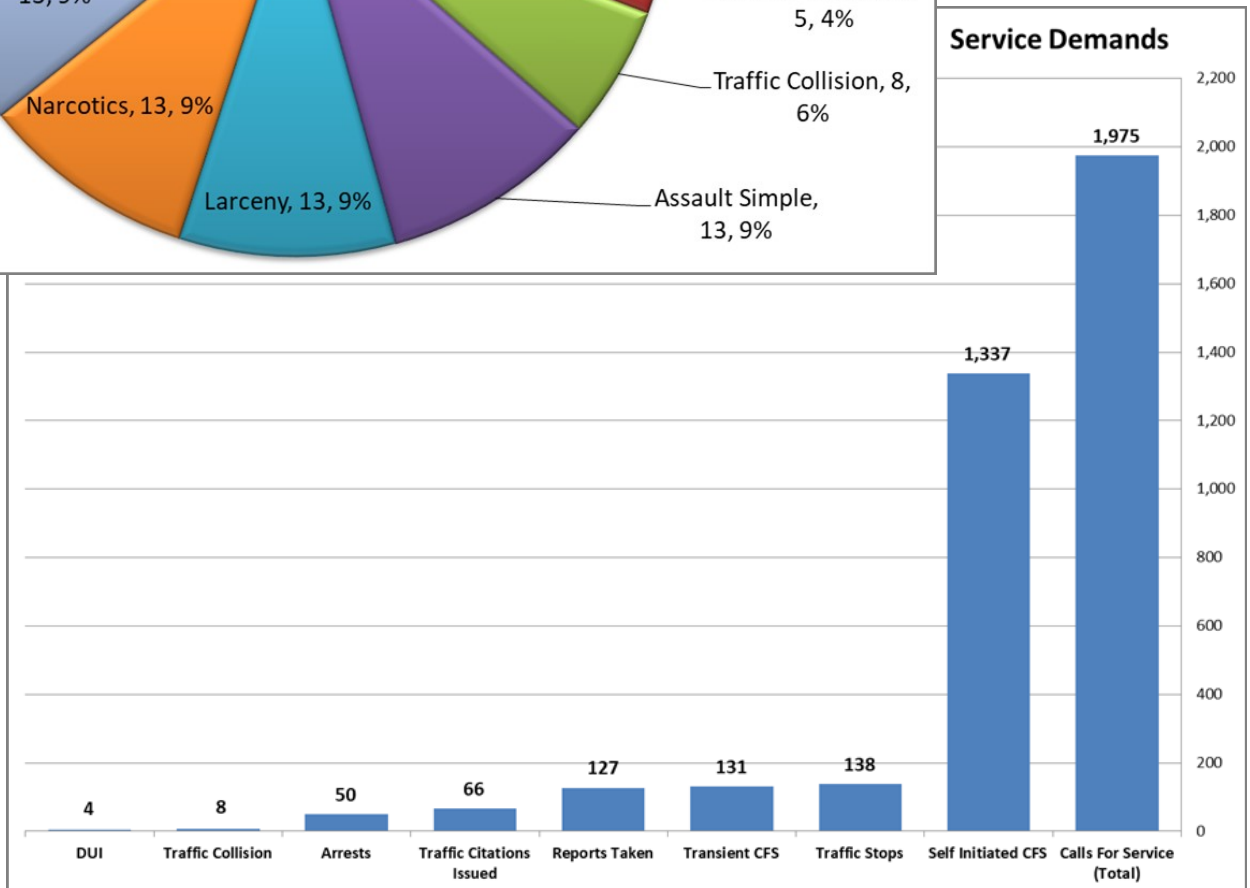

Service Demands