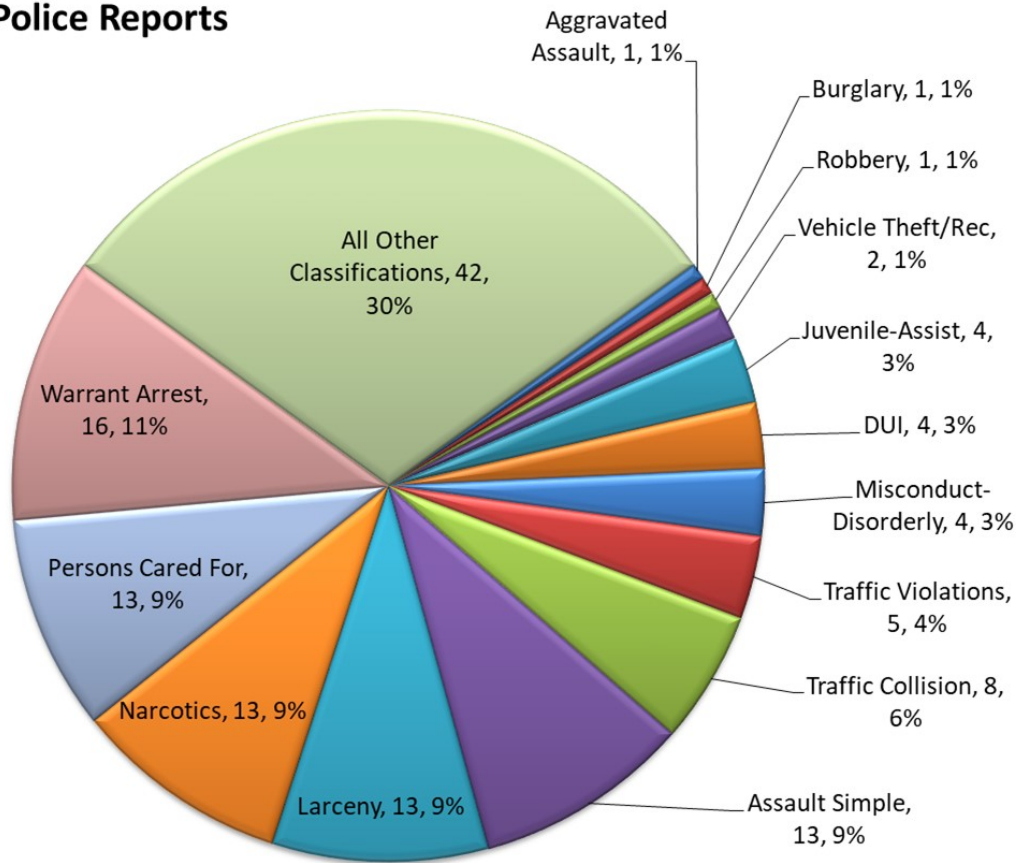

POLICE REPORTS AND SERVICE DEMANDS

Police Reports