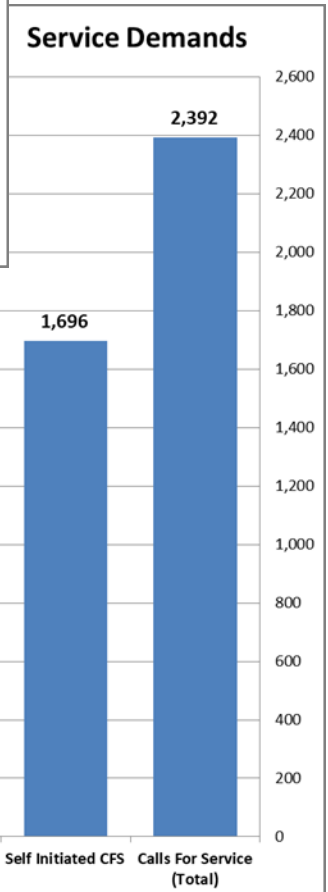

PLACERVILLE POLICE DEPARTMENT

PATROL ~ DISPATCH ~ INVESTIGATIONS

OCTOBER 2021

PRESENTED TO COUNCIL: November 9, 2021

POLICE REPORTS AND SERVICE DEMANDS

PART ONE CRIMES (UCR)

	2021	Jan	Feb	Mar	Apr	May	Jun	Jul	Aug	Sep	Oct	Nov	Dec	YTD 2021
Homicide		0	0	0	0	0	0	0	0	0	0			0
Rape		0	0	1	0	1	0	0	1	0	0			3
Robbery		0	0	1	0	1	1	0	0	0	0			3
Agg. Assault		3	4	3	1	5	2	2	7	5	3			35
Burglary		1	1	7	2	0	2	3	0	5	3			24
Larceny		13	20	17	9	8	18	6	14	11	12			128
Veh. Theft		6	0	1	0	0	1	0	3	0	0			11
Arson		0	0	0	2	1	0	1	1	0	0			5
TOTAL		23	25	30	14	16	24	12	26	21	18	0	0	209

ARRESTS

	October 2019	October 2020	Percent of Change 19/20	October 2021	Percent of Change 20/21
Arrests					
Felony	10	25	150%	25	0%
<i>Health & Safety Code</i>	0	2	200%	0	-100%
<i>Penal Code</i>	10	19	90%	23	21%
<i>Vehicle Code</i>	0	4	400%	2	-50%
Misdemeanor	33	35	6%	23	-34%
<i>Health & Safety Code</i>	10	7	-30%	5	-29%
<i>Penal Code</i>	17	24	41%	14	-42%
<i>Vehicle Code</i>	6	4	-33%	4	0%

TRAFFIC

	October 2019	October 2020	Percent of Change 19/20	October 2021	Percent of Change 20/21
Traffic					
Citations	23	59	157%	134	127%
Traffic Stops	84	175	108%	272	55%
DUI	5	7	40%	6	-14%
Traffic Collision	9	17	89%	6	-65%

DISPATCH

	October 2019	October 2020	Percent of Change 19/20	October 2021	Percent of Change 20/21
Dispatch					
Calls for Service (CFS)	1,999	2,222	11%	2,392	8%
Transient Related	102	216	112%	178	-18%
CFS Average 24 hr.	66	73	11%	79	8%
Priority 1 Response Time	4:51	5:25	0:34	4:45	0:40