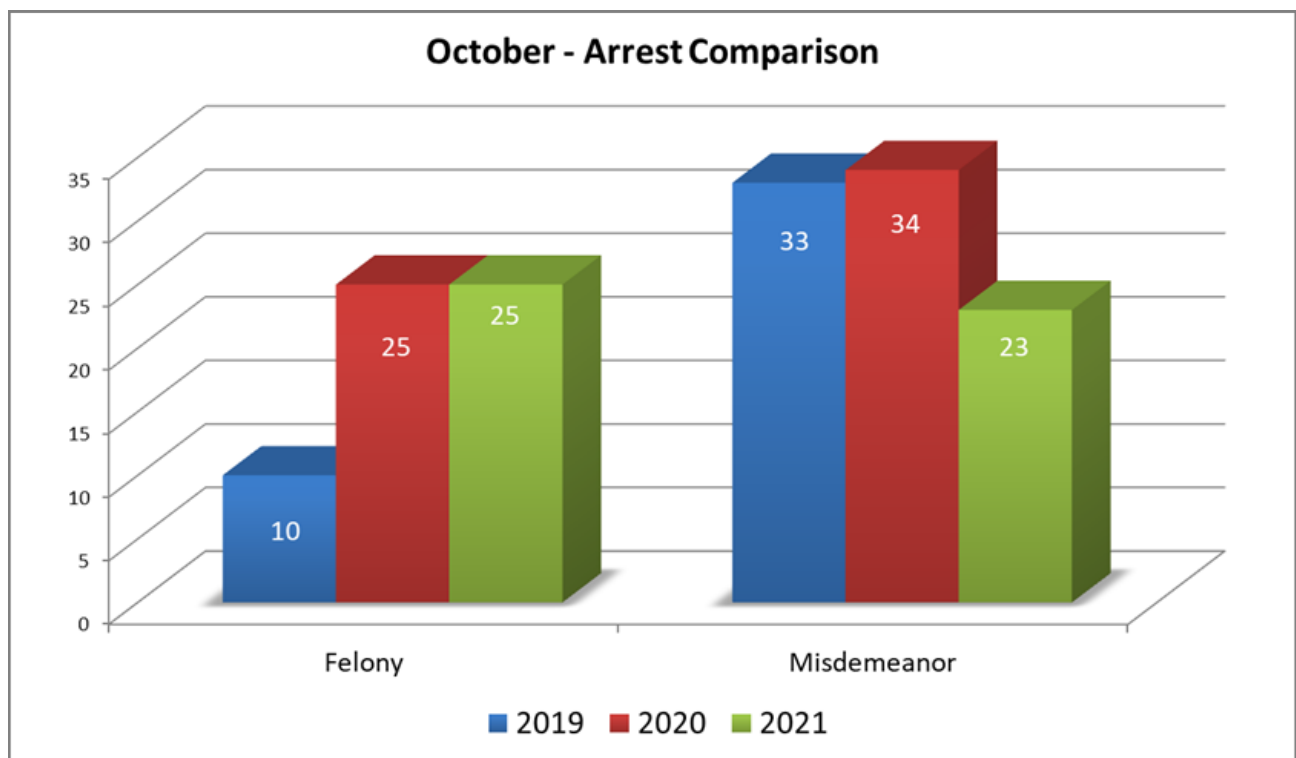

PLACERVILLE POLICE DEPARTMENT

PATROL ~ DISPATCH ~ INVESTIGATIONS

OCTOBER 2021

PRESENTED TO COUNCIL: November 9, 2021

POLICE REPORTS AND SERVICE DEMANDS

PART ONE CRIMES (UCR)

	2021	Jan	Feb	Mar	Apr	May	Jun	Jul	Aug	Sep	Oct	Nov	Dec	YTD 2021
Homicide		0	0	0	0	0	0	0	0	0	0			0
Rape		0	0	1	0	1	0	0	1	0	0			3
Robbery		0	0	1	0	1	1	0	0	0	0			3
Agg. Assault		3	4	3	1	5	2	2	7	5	3			35
Burglary		1	1	7	2	0	2	3	0	5	3			24
Larceny		13	20	17	9	8	18	6	14	11	12			128
Veh. Theft		6	0	1	0	0	1	0	3	0	0			11
Arson		0	0	0	2	1	0	1	1	0	0			5
TOTAL		23	25	30	14	16	24	12	26	21	18	0	0	209

ARRESTS

	October 2019	October 2020	Percent of Change 19/20	October 2021	Percent of Change 20/21
Arrests					
Felony	10	25	150%	25	0%
<i>Health & Safety Code</i>	0	2	200%	0	-100%
<i>Penal Code</i>	10	19	90%	23	21%
<i>Vehicle Code</i>	0	4	400%	2	-50%
Misdemeanor	33	35	6%	23	-34%
<i>Health & Safety Code</i>	10	7	-30%	5	-29%
<i>Penal Code</i>	17	24	41%	14	-42%
<i>Vehicle Code</i>	6	4	-33%	4	0%

TRAFFIC

	October 2019	October 2020	Percent of Change 19/20	October 2021	Percent of Change 20/21
Traffic					
Citations	23	59	157%	134	127%
Traffic Stops	84	175	108%	272	55%
DUI	5	7	40%	6	-14%
Traffic Collision	9	17	89%	6	-65%