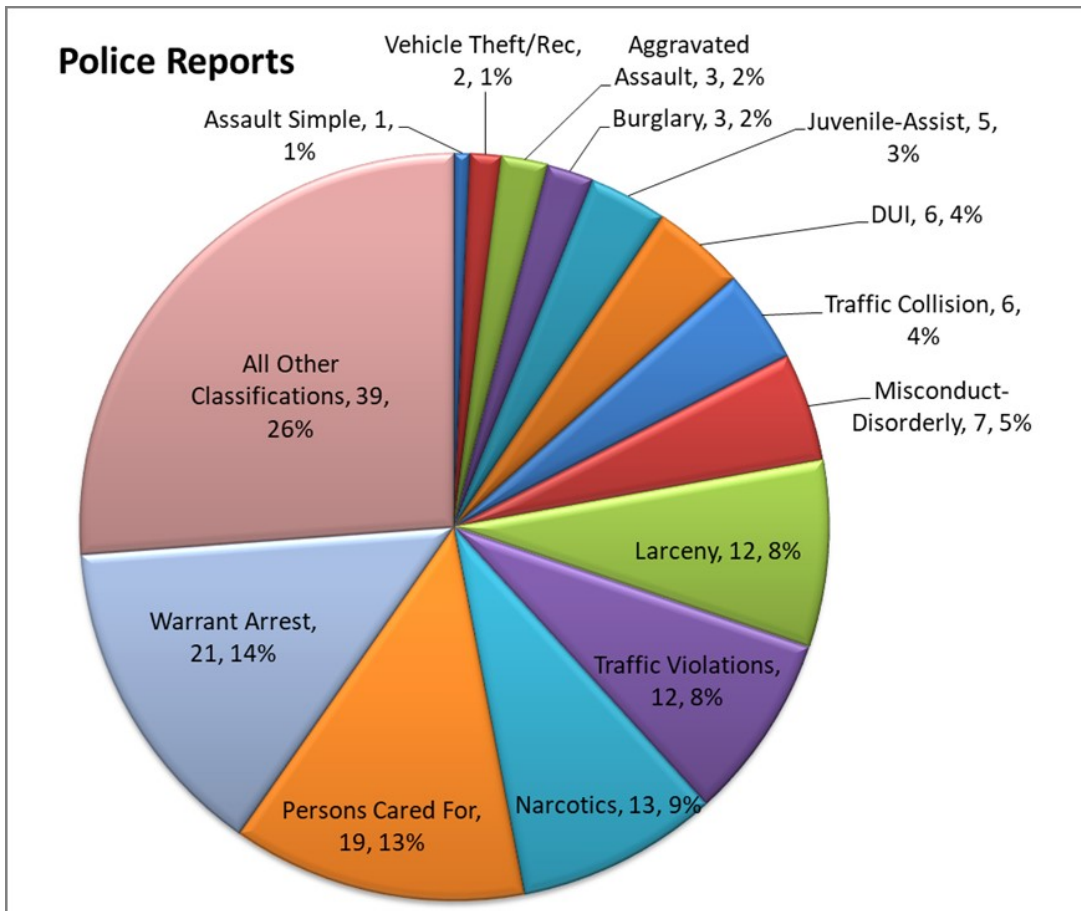

PLACERVILLE POLICE DEPARTMENT

PATROL ~ DISPATCH ~ INVESTIGATIONS

OCTOBER 2021

PRESENTED TO COUNCIL: November 9, 2021

POLICE REPORTS AND SERVICE DEMANDS

PART ONE CRIMES (UCR)

	2021	Jan	Feb	Mar	Apr	May	Jun	Jul	Aug	Sep	Oct	Nov	Dec	YTD 2021
Homicide		0	0	0	0	0	0	0	0	0	0			0
Rape		0	0	1	0	1	0	0	1	0	0			3
Robbery		0	0	1	0	1	1	0	0	0	0			3
Agg. Assault		3	4	3	1	5	2	2	7	5	3			35
Burglary		1	1	7	2	0	2	3	0	5	3			24
Larceny		13	20	17	9	8	18	6	14	11	12			128
Veh. Theft		6	0	1	0	0	1	0	3	0	0			11
Arson		0	0	0	2	1	0	1	1	0	0			5
TOTAL		23	25	30	14	16	24	12	26	21	18	0	0	209

ARRESTS

	October 2019	October 2020	Percent of Change 19/20	October 2021	Percent of Change 20/21
Arrests					
Felony	10	25	150%	25	0%
<i>Health & Safety Code</i>	0	2	200%	0	-100%
<i>Penal Code</i>	10	19	90%	23	21%
<i>Vehicle Code</i>	0	4	400%	2	-50%
Misdemeanor	33	35	6%	23	-34%
<i>Health & Safety Code</i>	10	7	-30%	5	-29%
<i>Penal Code</i>	17	24	41%	14	-42%
<i>Vehicle Code</i>	6	4	-33%	4	0%

TRAFFIC

	October 2019	October 2020	Percent of Change 19/20	October 2021	Percent of Change 20/21
Traffic					
Citations	23	59	157%	134	127%
Traffic Stops	84	175	108%	272	55%
DUI	5	7	40%	6	-14%
Traffic Collision	9	17	89%	6	-65%

INVESTIGATIONS

Investigations 2021 open case load is currently 53. One Detective is currently assigned .

290 PC SEX-REGISTRANTS

290 PC Sex—Registrants currently registered in the City Limits of Placerville—44