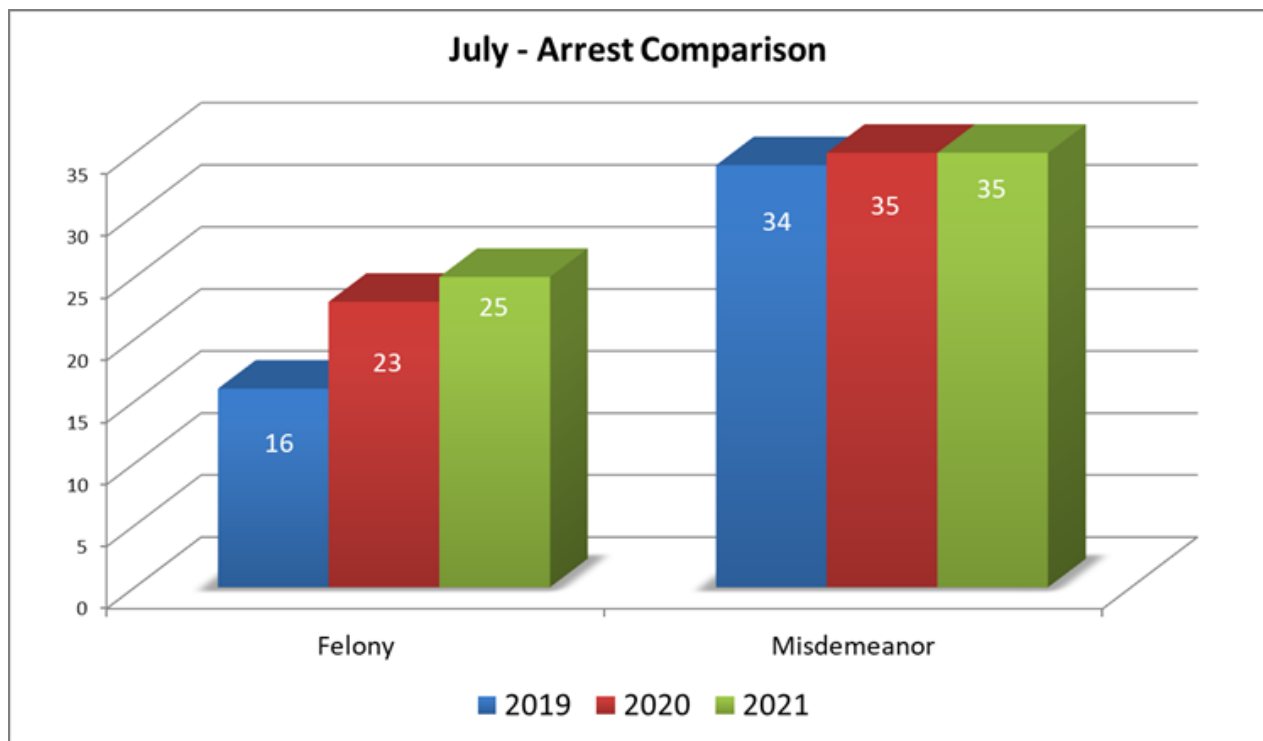

PART ONE CRIMES (UCR)

2021	Jan	Feb	Mar	Apr	May	Jun	Jul	Aug	Sep	Oct	Nov	Dec	YTD 2021
Homicide	0	0	0	0	0	0	0						0
Rape	0	0	1	0	1	0	1						3
Robbery	0	0	1	0	1	1	0						3
Agg. Assault	3	4	3	1	5	2	2						20
Burglary	1	1	7	2	0	2	3						16
Larceny	13	20	17	9	8	18	6						91
Veh. Theft	6	0	1	0	0	1	0						8
Arson	0	0	0	2	1	0	1						4
TOTAL	23	25	30	14	16	24	13	0	0	0	0	0	145

ARRESTS

	July 2019	July 2020	Percent of Change 19/20	July 2021	Percent of Change 20/21
Arrests					
Felony	16	23	44%	25	9%
<i>Health & Safety Code</i>	1	0	-100%	0	0%
<i>Penal Code</i>	14	22	57%	25	14%
<i>Vehicle Code</i>	1	1	0%	0	-100%
Misdemeanor	34	35	3%	35	0%
<i>Health & Safety Code</i>	17	9	-47%	8	-11%
<i>Penal Code</i>	13	17	31%	21	24%
<i>Vehicle Code</i>	4	9	125%	6	-33%