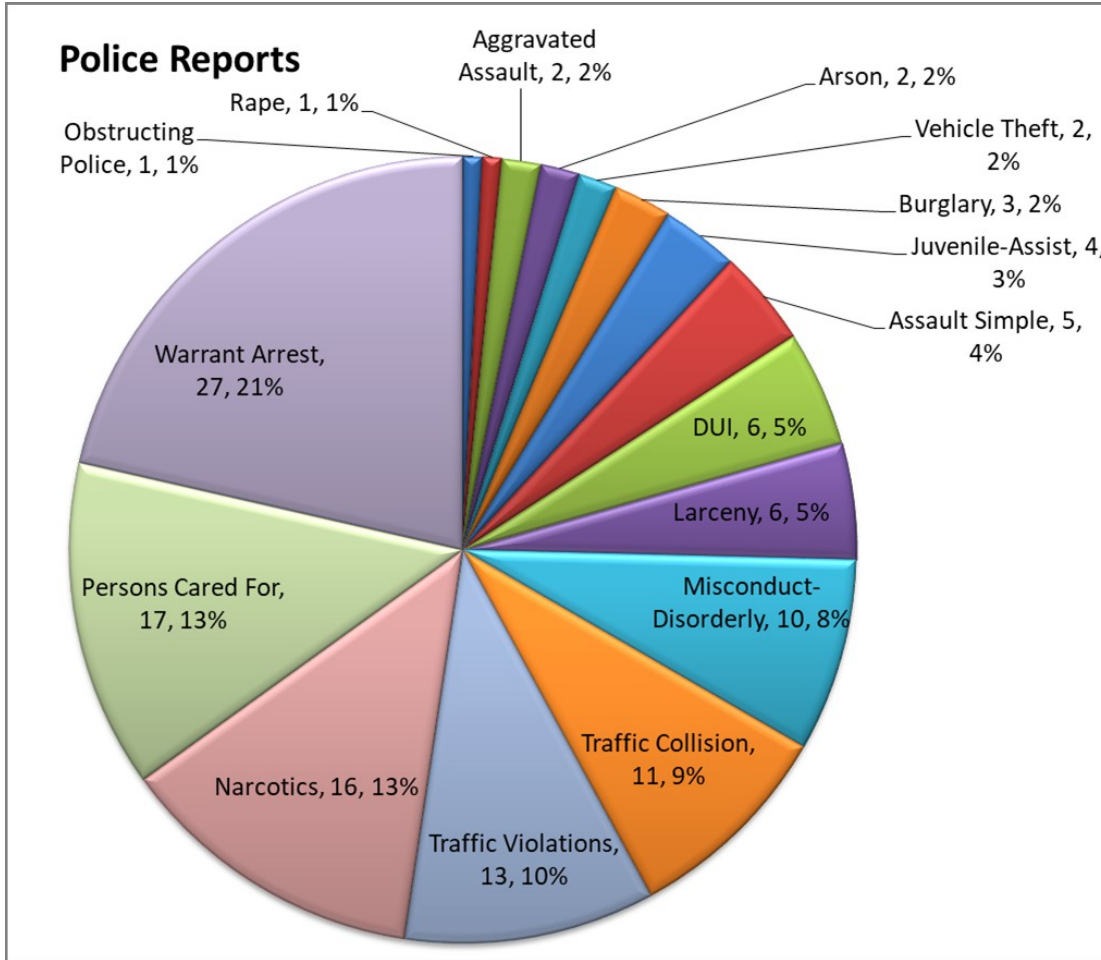

PLACERVILLE POLICE DEPARTMENT

PATROL ~ DISPATCH ~ INVESTIGATIONS

JULY 2021

PRESENTED TO COUNCIL: August 10, 2021

POLICE REPORTS AND SERVICE DEMANDS

PART ONE CRIMES (UCR)

2021	Jan	Feb	Mar	Apr	May	Jun	Jul	Aug	Sep	Oct	Nov	Dec	YTD 2021
Homicide	0	0	0	0	0	0	0						0
Rape	0	0	1	0	1	0	1						3
Robbery	0	0	1	0	1	1	0						3
Agg. Assault	3	4	3	1	5	2	2						20
Burglary	1	1	7	2	0	2	3						16
Larceny	13	20	17	9	8	18	6						91
Veh. Theft	6	0	1	0	0	1	0						8
Arson	0	0	0	2	1	0	1						4
TOTAL	23	25	30	14	16	24	13	0	0	0	0	0	145

ARRESTS

	July 2019	July 2020	Percent of Change 19/20	July 2021	Percent of Change 20/21
Arrests					
Felony	16	23	44%	25	9%
<i>Health & Safety Code</i>	1	0	-100%	0	0%
<i>Penal Code</i>	14	22	57%	25	14%
<i>Vehicle Code</i>	1	1	0%	0	-100%
Misdemeanor	34	35	3%	35	0%
<i>Health & Safety Code</i>	17	9	-47%	8	-11%
<i>Penal Code</i>	13	17	31%	21	24%
<i>Vehicle Code</i>	4	9	125%	6	-33%

TRAFFIC

	July 2019	July 2020	Percent of Change 19/20	July 2021	Percent of Change 20/21
Traffic					
Citations	49	101	106%	101	0%
Traffic Stops	135	286	112%	217	-24%
DUI	4	7	75%	6	-14%
Traffic Collision	9	14	56%	11	-21%

Investigations 2021 open case load is currently 55. One Detective is currently assigned .

290 PC SEX-REGISTRANTS

290 PC Sex—Registrants currently registered in the City Limits of Placerville—43

PARTNERS WITH THE COMMUNITY