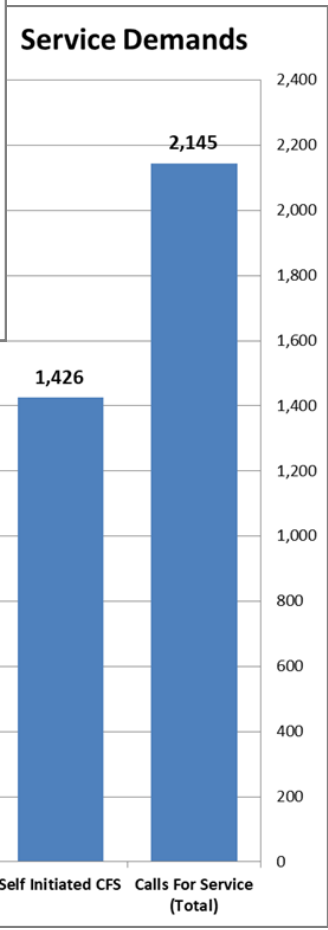

PLACERVILLE POLICE DEPARTMENT

PATROL ~ DISPATCH ~ INVESTIGATIONS

JULY 2021

PRESENTED TO COUNCIL: August 10, 2021

POLICE REPORTS AND SERVICE DEMANDS

PART ONE CRIMES (UCR)

2021	Jan	Feb	Mar	Apr	May	Jun	Jul	Aug	Sep	Oct	Nov	Dec	YTD 2021
Homicide	0	0	0	0	0	0	0						0
Rape	0	0	1	0	1	0	1						3
Robbery	0	0	1	0	1	1	0						3
Agg. Assault	3	4	3	1	5	2	2						20
Burglary	1	1	7	2	0	2	3						16
Larceny	13	20	17	9	8	18	6						91
Veh. Theft	6	0	1	0	0	1	0						8
Arson	0	0	0	2	1	0	1						4
TOTAL	23	25	30	14	16	24	13	0	0	0	0	0	145

ARRESTS

	July 2019	July 2020	Percent of Change 19/20	July 2021	Percent of Change 20/21
Arrests					
Felony	16	23	44%	25	9%
<i>Health & Safety Code</i>	1	0	-100%	0	0%
<i>Penal Code</i>	14	22	57%	25	14%
<i>Vehicle Code</i>	1	1	0%	0	-100%
Misdemeanor	34	35	3%	35	0%
<i>Health & Safety Code</i>	17	9	-47%	8	-11%
<i>Penal Code</i>	13	17	31%	21	24%
<i>Vehicle Code</i>	4	9	125%	6	-33%

TRAFFIC

	July 2019	July 2020	Percent of Change 19/20	July 2021	Percent of Change 20/21
Traffic					
Citations	49	101	106%	101	0%
Traffic Stops	135	286	112%	217	-24%
DUI	4	7	75%	6	-14%
Traffic Collision	9	14	56%	11	-21%

DISPATCH

	July 2019	July 2020	Percent of Change 19/20	July 2021	Percent of Change 20/21
Dispatch					
Calls for Service (CFS)	1,719	1,976	15%	2,145	9%
Transient Related	165	143	-13%	153	7%
CFS Average 24 hr.	57	65	14%	71	9%
Priority 1 Response Time	4:57	4:21	0:36	4:11	0:10