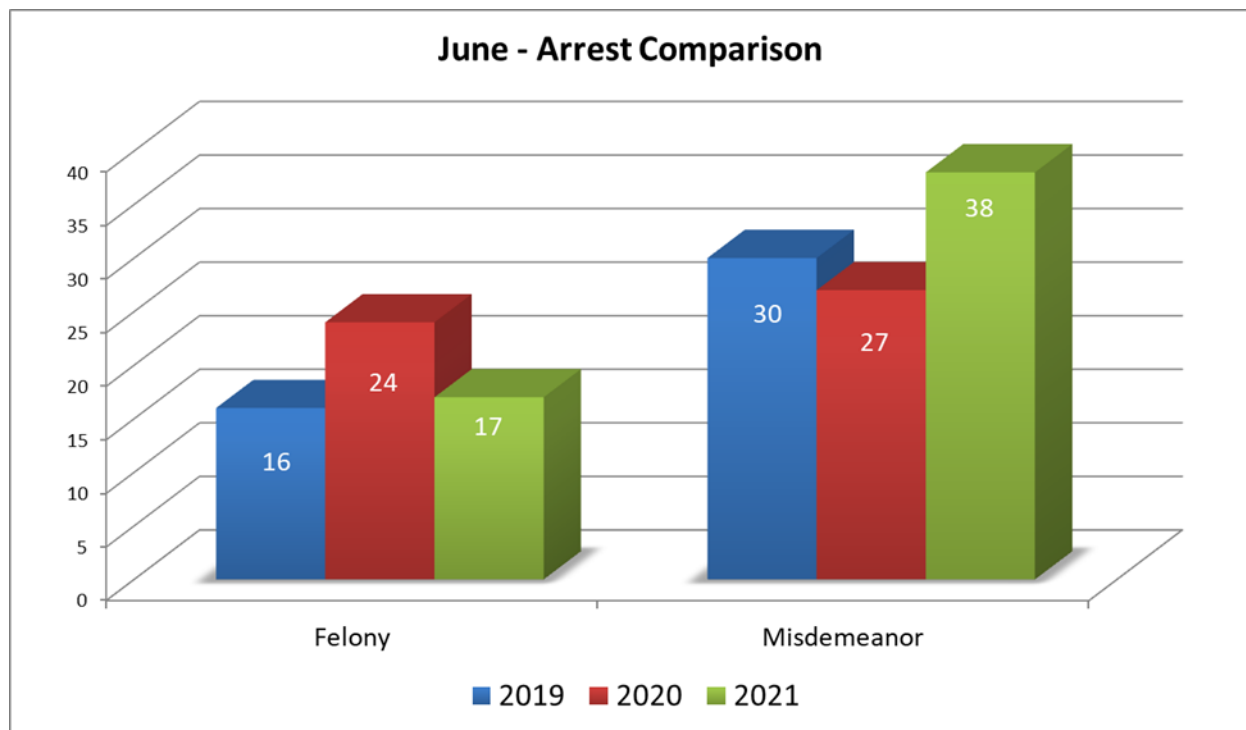

PART ONE CRIMES (UCR)

	2021	Jan	Feb	Mar	Apr	May	Jun	Jul	Aug	Sep	Oct	Nov	Dec	YTD 2021
Homicide		0	0	0	0	0	0							0
Rape		0	0	1	0	1	0							2
Robbery		0	0	1	0	1	1							3
Agg. Assault		3	4	3	1	5	2							18
Burglary		1	1	7	2	0	2							13
Larceny		13	20	17	9	8	18							85
Veh. Theft		6	0	1	0	0	1							8
Arson		0	0	0	2	1	0							3
TOTAL		23	25	30	14	16	24	0	0	0	0	0	0	132

ARRESTS

	June 2019	June 2020	Percent of Change 19/20	June 2021	Percent of Change 20/21
Arrests					
Felony	16	24	50%	17	-29%
<i>Health & Safety Code</i>	0	0	0%	2	200%
<i>Penal Code</i>	16	22	38%	14	-36%
<i>Vehicle Code</i>	0	2	200%	1	-50%
Misdemeanor	30	27	-10%	38	41%
<i>Health & Safety Code</i>	11	2	-82%	8	300%
<i>Penal Code</i>	13	15	15%	19	27%
<i>Vehicle Code</i>	6	10	67%	11	10%