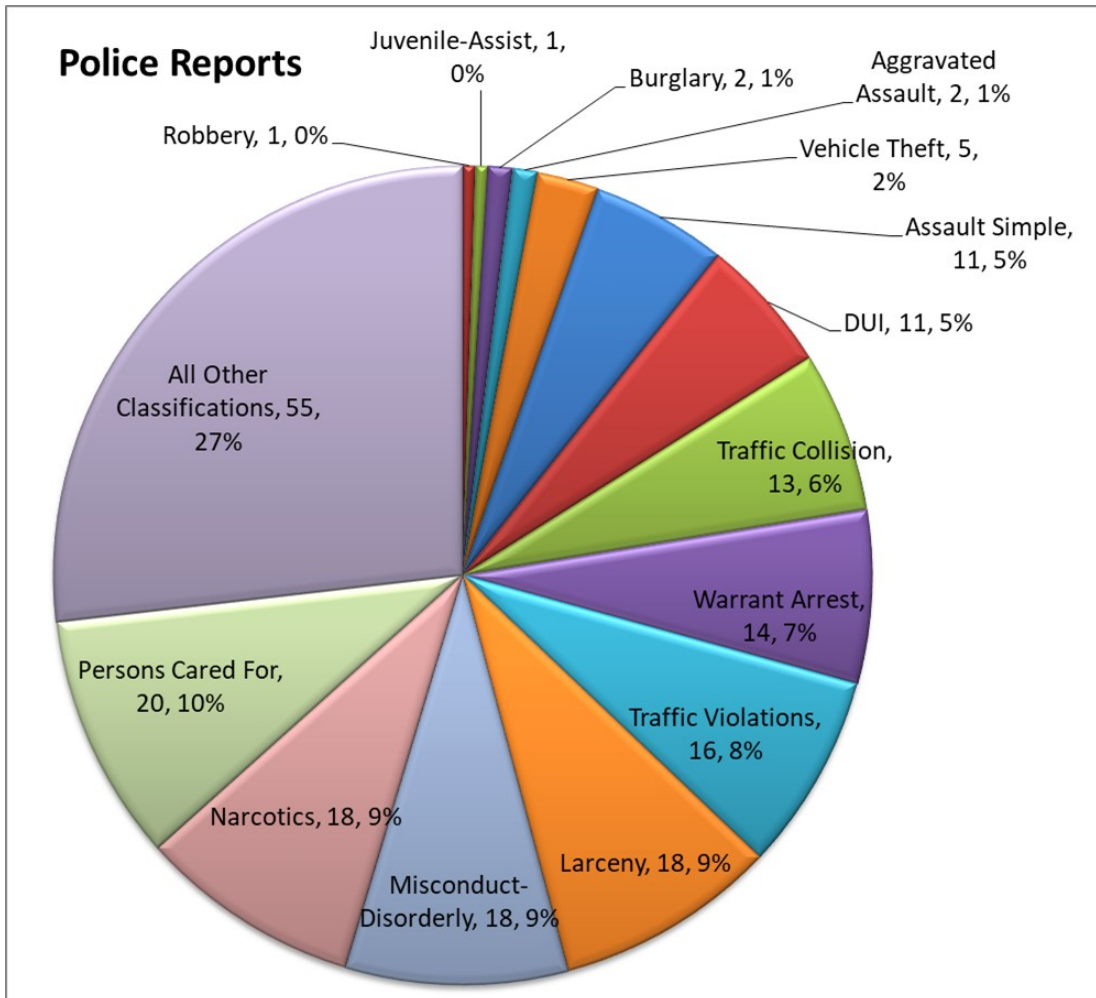

# PLACERVILLE POLICE DEPARTMENT

## PART ONE CRIMES (UCR)

	2021	Jan	Feb	Mar	Apr	May	Jun	Jul	Aug	Sep	Oct	Nov	Dec	YTD 2021
Homicide		0	0	0	0	0	0							0
Rape		0	0	1	0	1	0							2
Robbery		0	0	1	0	1	1							3
Agg. Assault		3	4	3	1	5	2							18
Burglary		1	1	7	2	0	2							13
Larceny		13	20	17	9	8	18							85
Veh. Theft		6	0	1	0	0	1							8
Arson		0	0	0	2	1	0							3
<b>TOTAL</b>		<b>23</b>	<b>25</b>	<b>30</b>	<b>14</b>	<b>16</b>	<b>24</b>	<b>0</b>	<b>0</b>	<b>0</b>	<b>0</b>	<b>0</b>	<b>0</b>	<b>132</b>

## TRAFFIC

	June 2019	June 2020	Percent of Change 19/20	June 2021	Percent of Change 20/21
<b>Traffic</b>					
Citations	73	143	96%	132	-8%
Traffic Stops	134	228	70%	285	25%
DUI	7	8	14%	11	38%
Traffic Collision	8	16	100%	13	-19%

## INVESTIGATIONS

Investigations 2021 open case load is currently 73. One Detective is currently assigned .