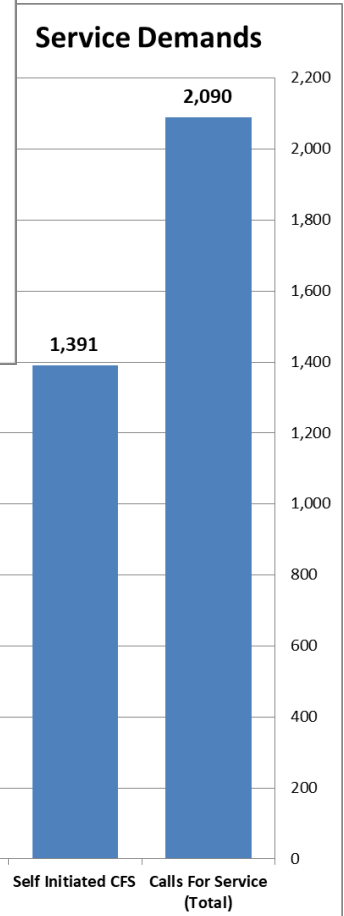

POLICE REPORTS AND SERVICE DEMANDS