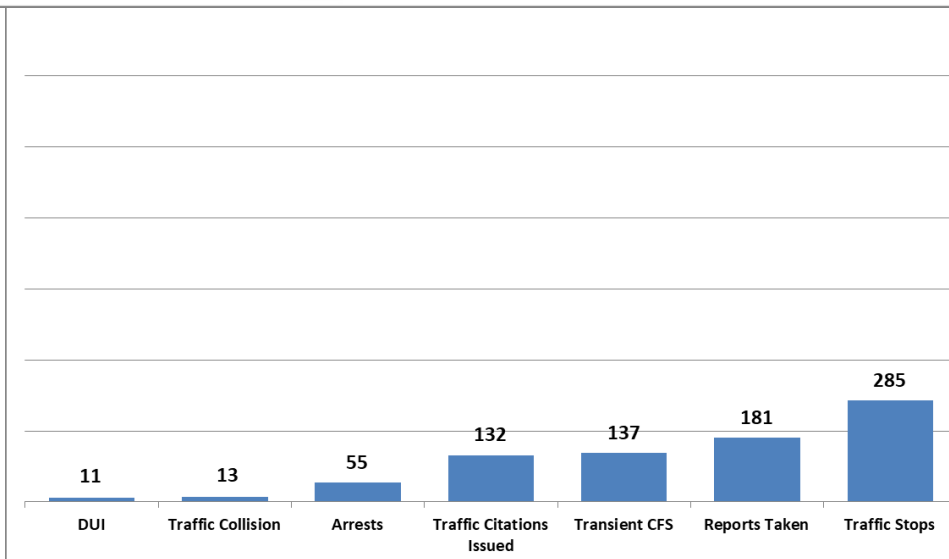

POLICE REPORTS AND SERVICE DEMANDS