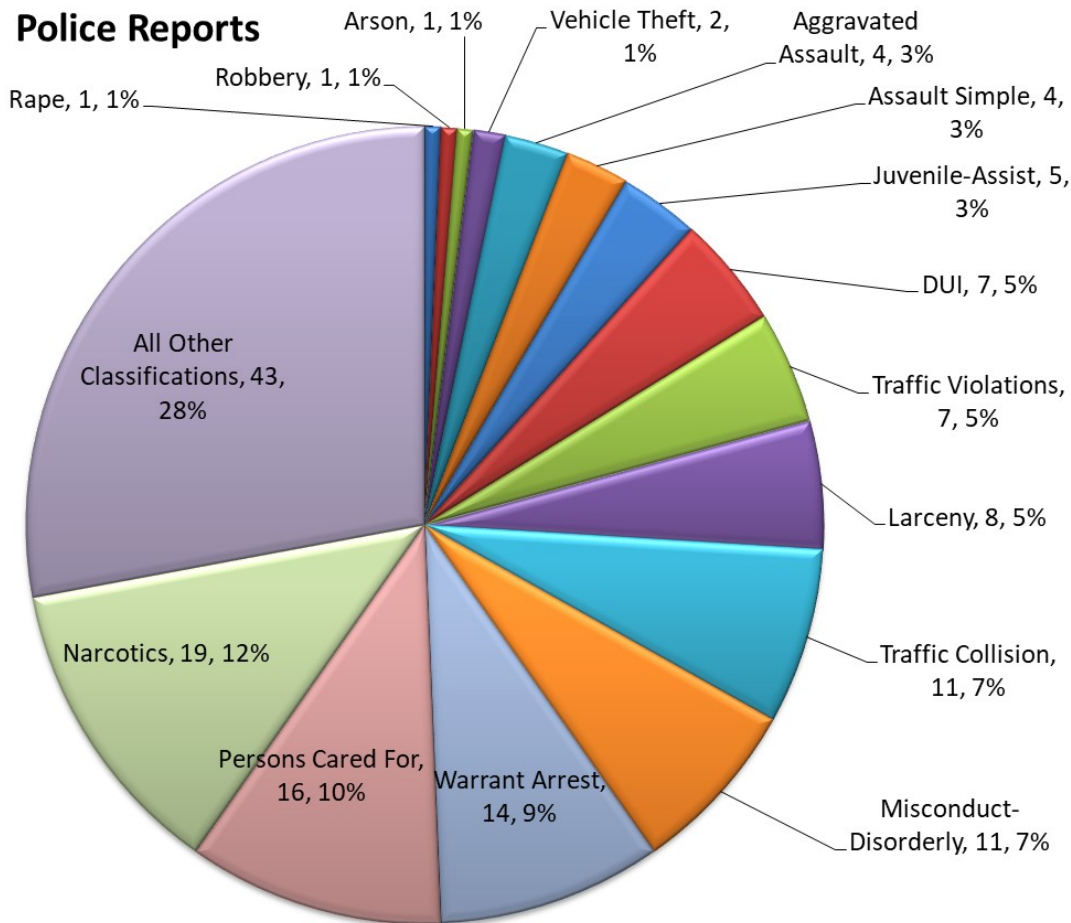

POLICE REPORTS AND SERVICE DEMANDS

Police Reports