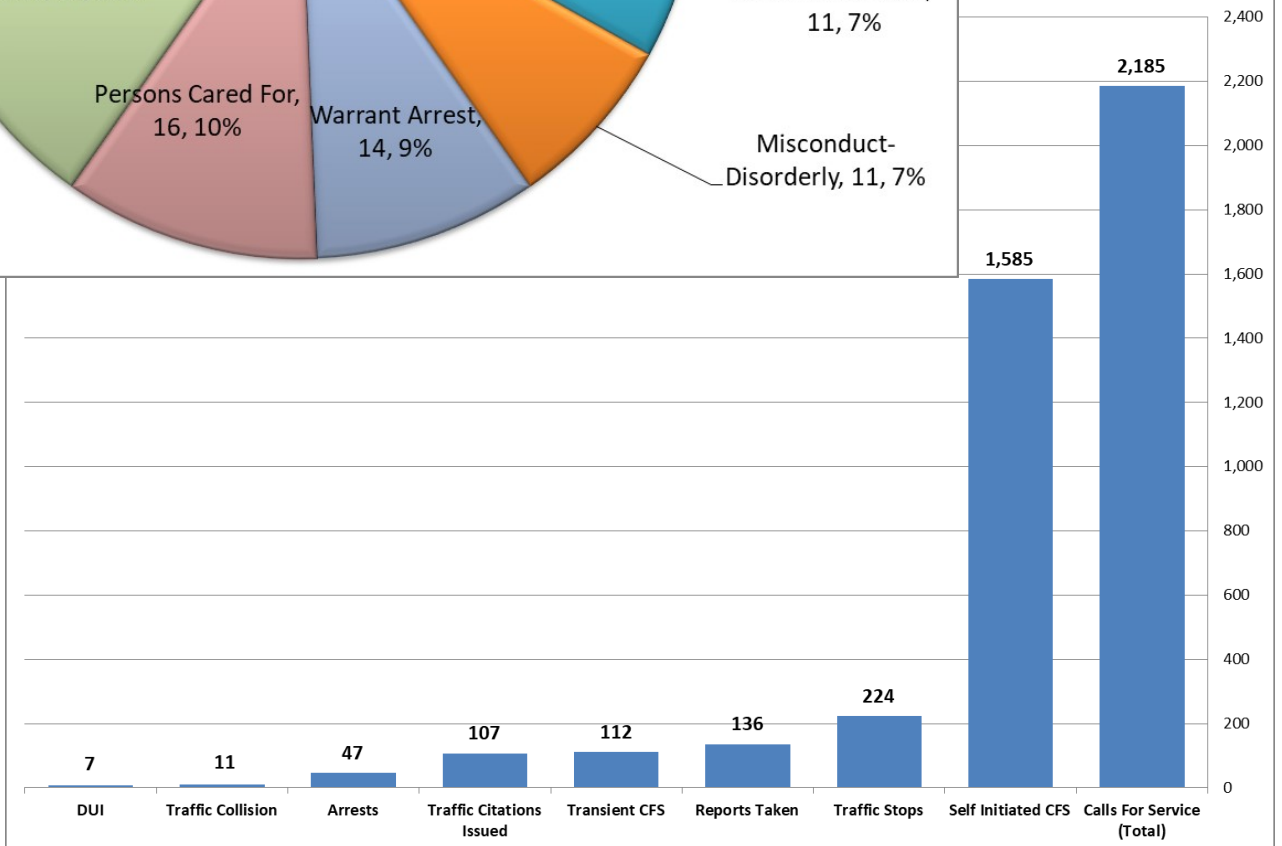

Service Demands