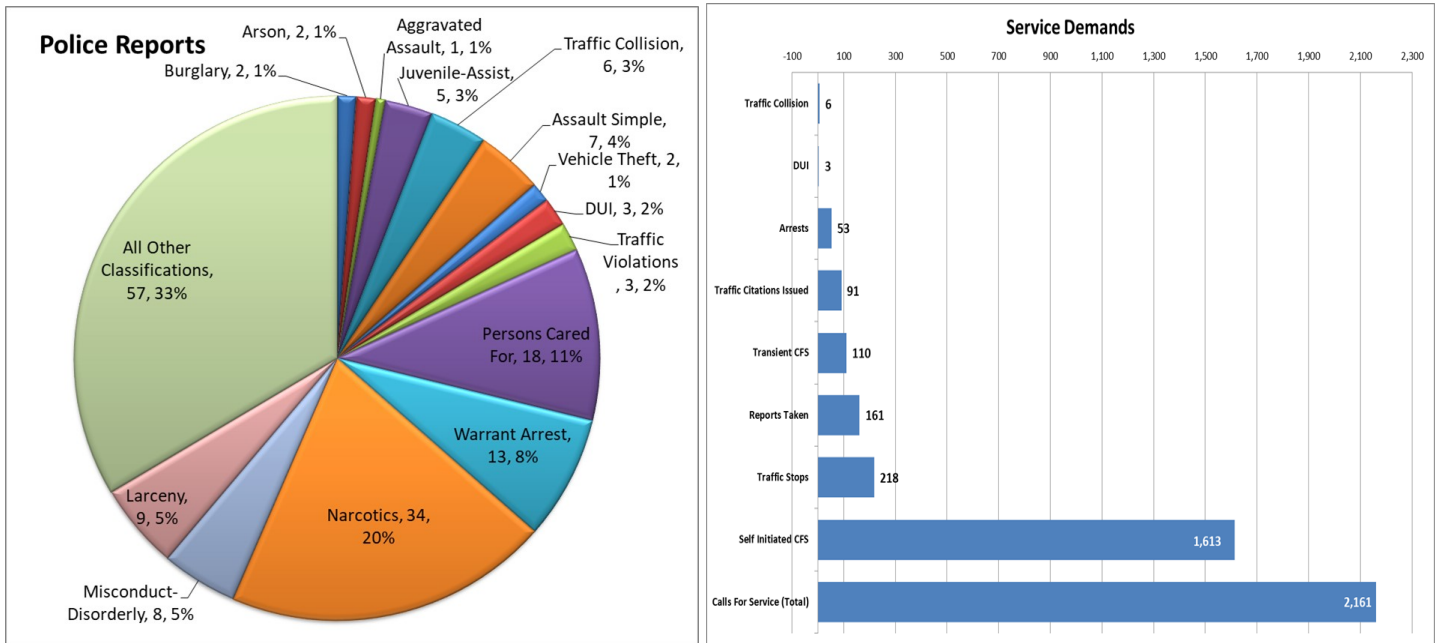

PLACERVILLE POLICE DEPARTMENT

PATROL ~ DISPATCH ~ INVESTIGATIONS

APRIL 2021

PRESENTED TO COUNCIL: MAY 11, 2021

POLICE REPORTS AND SERVICE DEMANDS

MONTHLY TOP 5 CALLS FOR SERVICE

Extra Patrol	838
Traffic Stop	218
Suspicious Subject In progress	101
Foot Patrol	90
Suspicious Vehicle In Progress	51

TRAFFIC

	April 2020	April 2021	Percent of Change
Traffic			
Citations	12	91	658%
Traffic Stops	27	218	707%
DUI	1	3	200%
Traffic Collision	3	6	100%

DISPATCH

	April 2020	April 2021	Percent of Change
Dispatch			
Calls for Service (CFS)	2,096	2,161	3%
Transient Related	149	110	-26%
CFS Average 24 hr.	88	92	5%
Priority 1 Response Time	3:42	4:27	0:45

REPORTS

	April 2020	April 2021	Percent of Change
Reports			
General Crime	100	161	61%
5150 W.I.	11	16	45%
Field Interview	15	18	20%

INVESTIGATIONS

Investigations 2021 open case load is currently 89. One Detective is currently assigned .