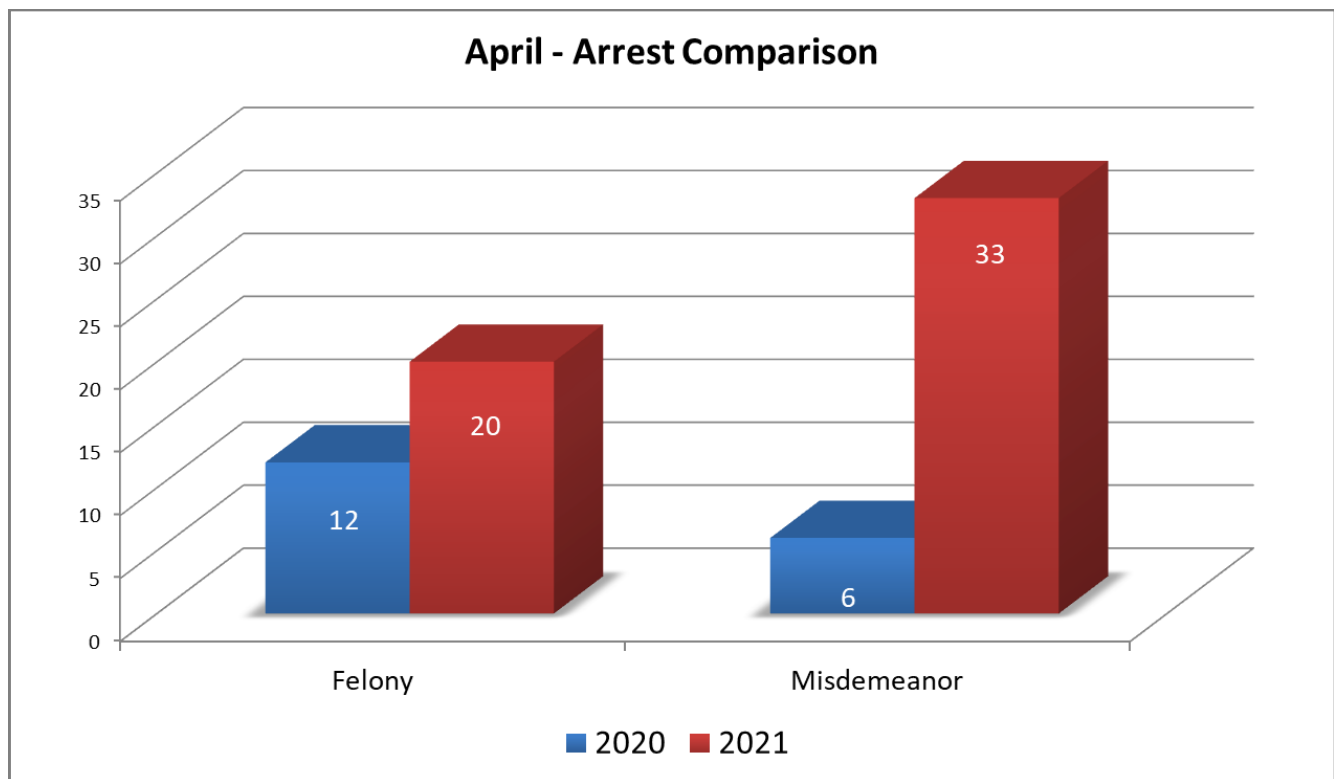

PART ONE CRIMES (UCR)

2021	Jan	Feb	Mar	Apr	May	Jun	Jul	Aug	Sep	Oct	Nov	Dec	2021 YDT	YTD	YTD	%Diff.	5 Year	% Diff.					
													Crime Rate						2020	2021	'21 vs. '20	Ave.	2021 vs. 5 YR Avg
Homicide	0	0	0	0									0.00	0	0	N/C	0.00	N/C					
Rape	0	0	1	0									0.09	1	1	0%	1.40	-29%					
Robbery	0	0	1	0									0.09	0	1	N/C	0.40	150%					
Agg. Assault	3	4	3	1									1.01	8	11	38%	2.80	293%					
Burglary	1	1	7	2									1.01	13	11	-15%	9.20	20%					
Larceny	13	20	17	9									5.42	38	59	55%	31.20	89%					
Veh. Theft	6	0	1	0									0.64	6	7	17%	4.80	46%					
Arson	0	0	0	2									0.18	0	2	N/C	0.20	900%					
TOTAL	23	25	30	14	0	0	0	0	0	0	0	0	8.45	66	92	N/C	50.00	84%					

ARRESTS

	April 2020	April 2021	Percent of Change
Arrests			
Felony	12	20	67%
<i>Health & Safety Code</i>	1	2	100%
<i>Penal Code</i>	10	17	70%
<i>Vehicle Code</i>	1	1	0%
Misdemeanor	6	33	450%
<i>Health & Safety Code</i>	2	13	550%
<i>Penal Code</i>	3	15	400%
<i>Vehicle Code</i>	1	5	400%