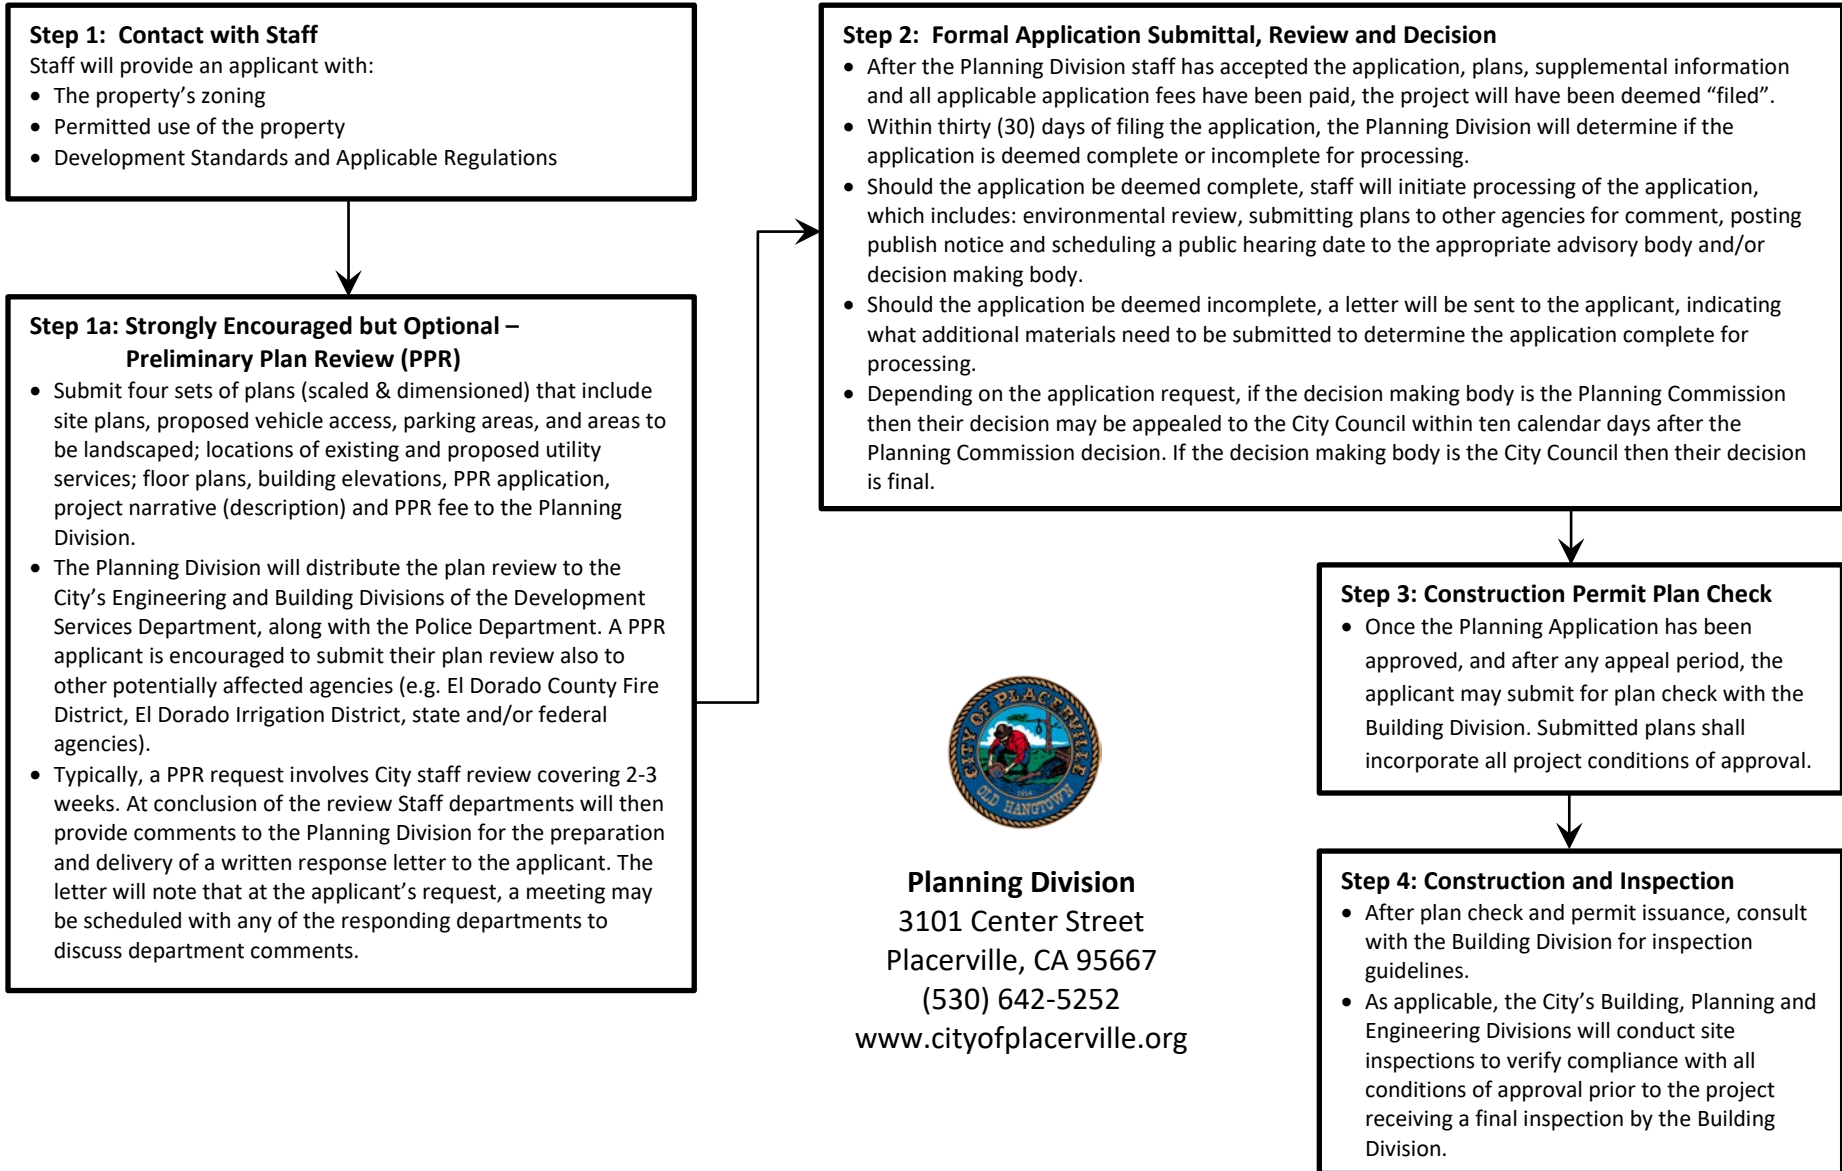

City of Placerville Planning Application Review Process

Please note: This flowchart is for Application Process information only. It does not contain all requirements that may be specific to the type of application applied for and complexity of the project.