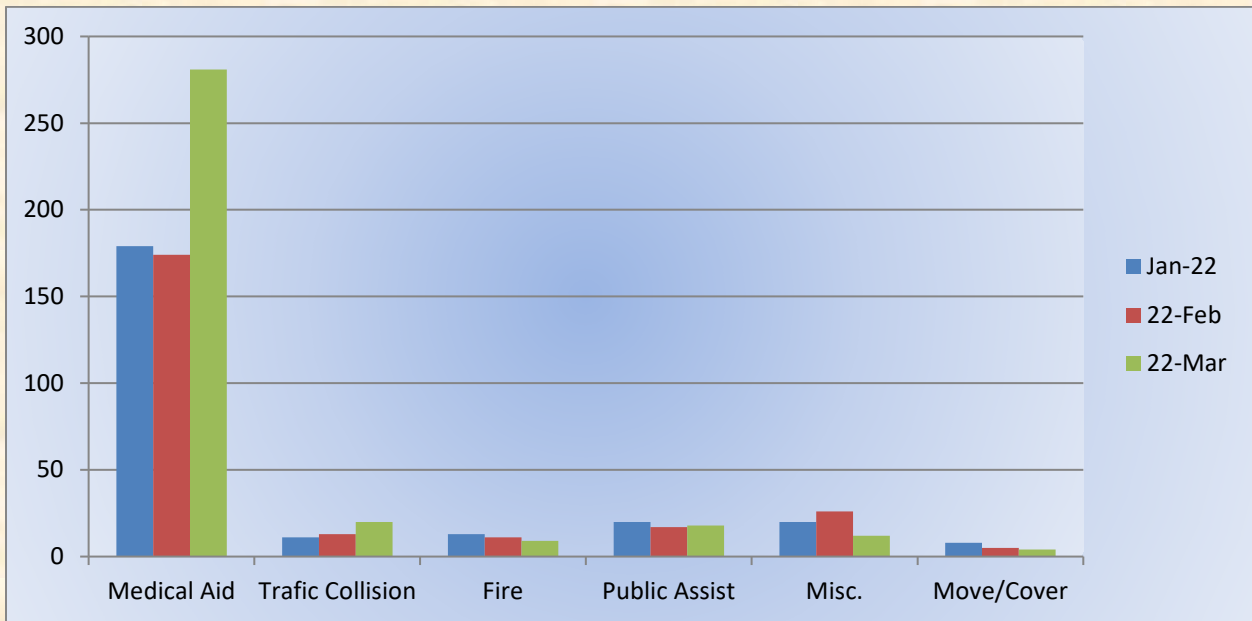

#### **MEDIC 25: 291 Total Calls**

Medical Aid- 261

Fire- 7

Traffic Collision- 17

Transfer- 48

Misc-2

Move/Cover – 32

### Engine 25 Monthly Statistics Comparison