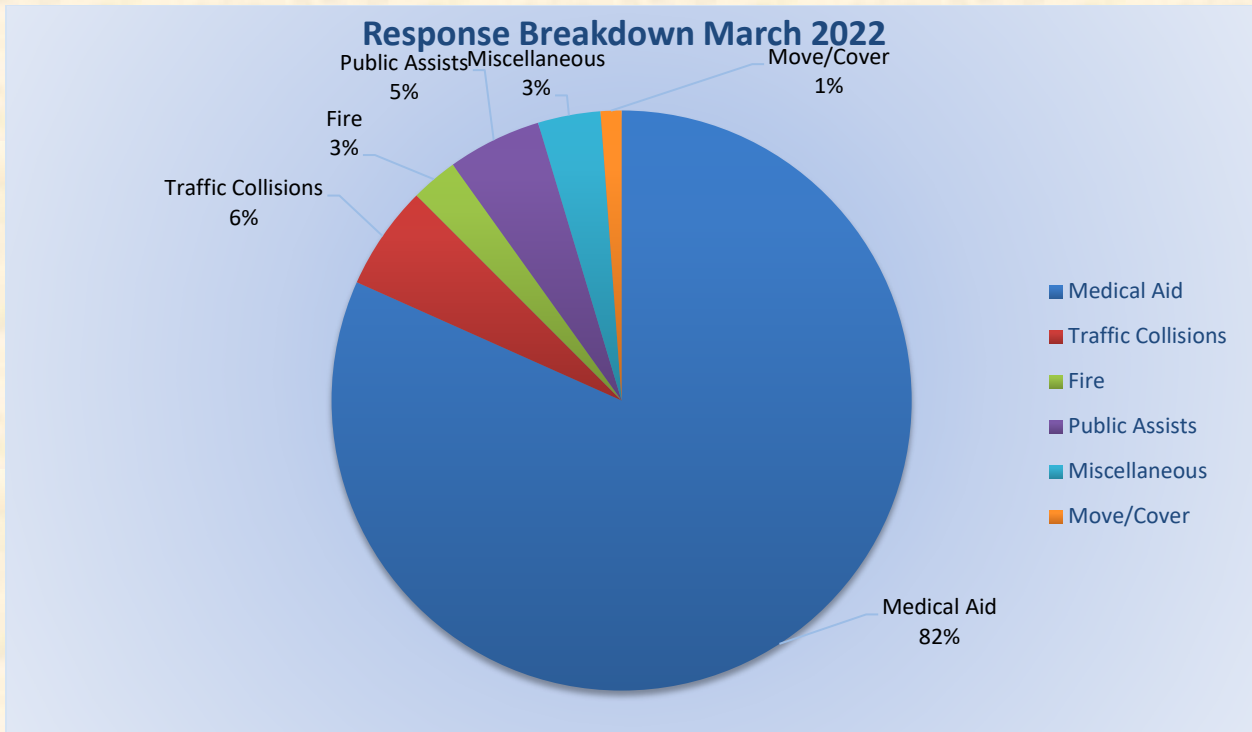

#### **MEDIC 25: 291 Total Calls**

Medical Aid- 261

Fire- 7

Traffic Collision- 17

Transfer- 48

Misc-2

Move/Cover – 32