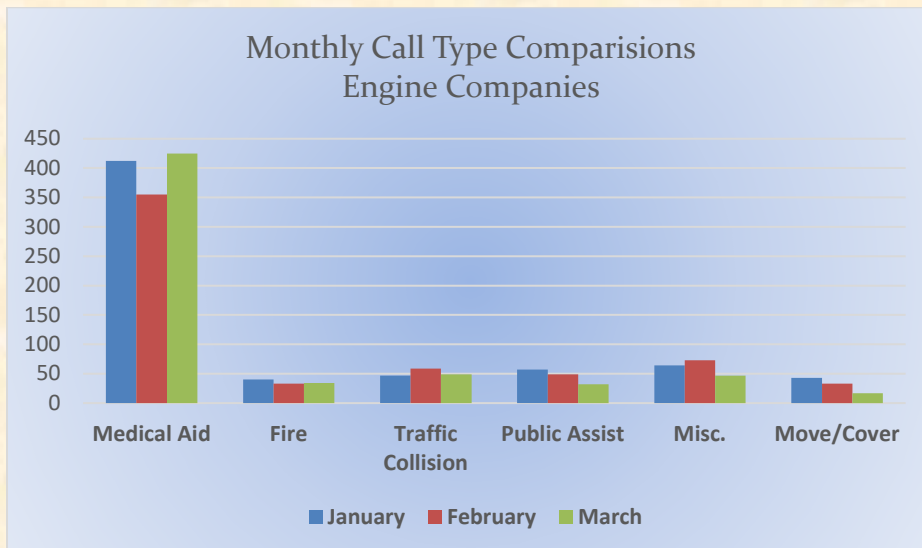

El Dorado County Fire Protection District

Monthly Run Statistics and Call Break Down – March 2022  
 Engine Companies and Medic Units

Total Responses for Engine Companies: 608

Total Responses for Medic Units: 940

### Station 25 Run Review March 2022

#### **ENGINE 25: 281 Total Calls**

Medical Aid- 215

Fire- 9

Traffic Collision- 20

Public Assist- 18

Misc- 12

Move/Cover - 4