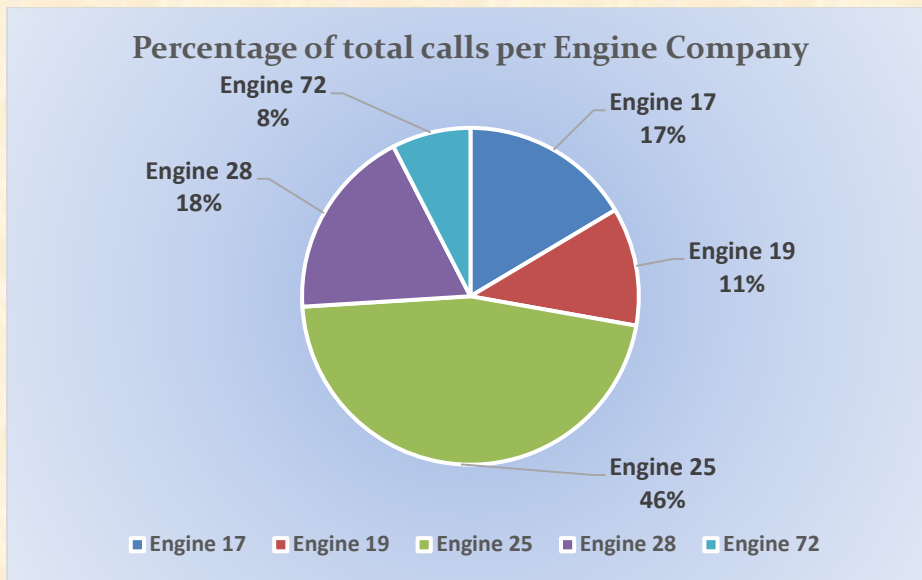

El Dorado County Fire Protection District

Monthly Run Statistics and Call Break Down – March 2022  
 Engine Companies and Medic Units

Total Responses for Engine Companies: 608

Total Responses for Medic Units: 940

### Station 25 Run Review March 2022