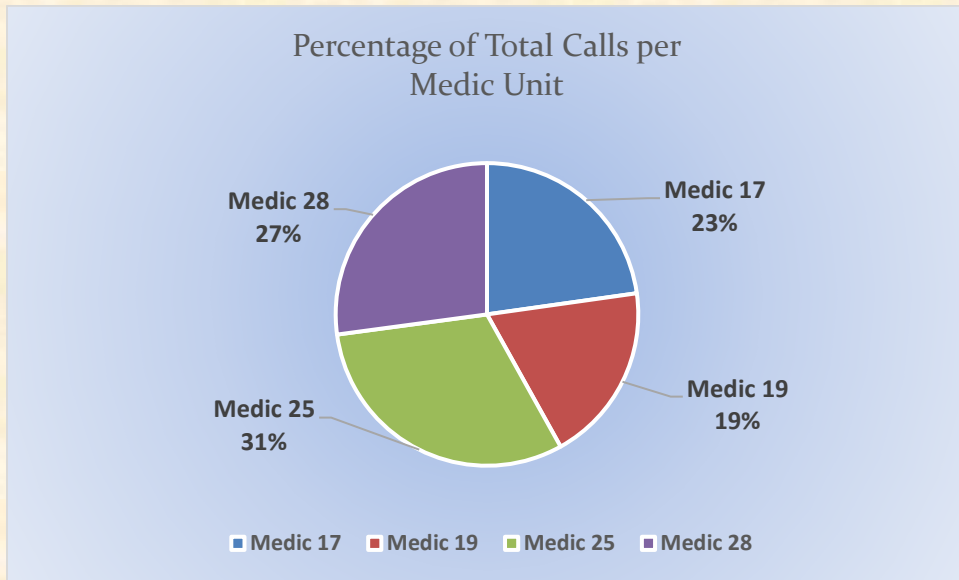

El Dorado County Fire Protection District

Monthly Run Statistics and Call Break Down – March 2022  
 Engine Companies and Medic Units

Total Responses for Engine Companies: 608

Total Responses for Medic Units: 940