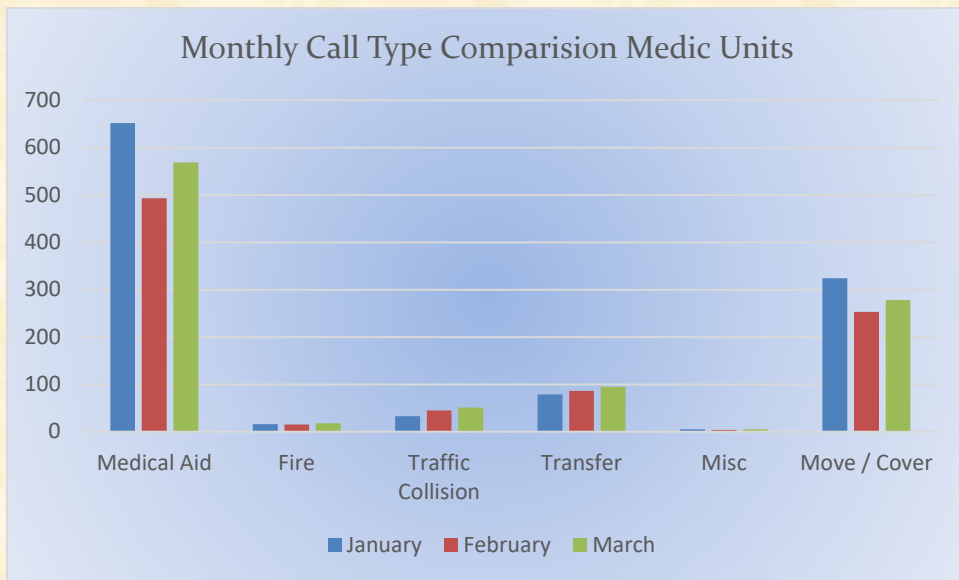

El Dorado County Fire Protection District

Monthly Run Statistics and Call Break Down – March 2022  
 Engine Companies and Medic Units

Total Responses for Engine Companies: 608

Total Responses for Medic Units: 940

### Station 25 Run Review March 2022