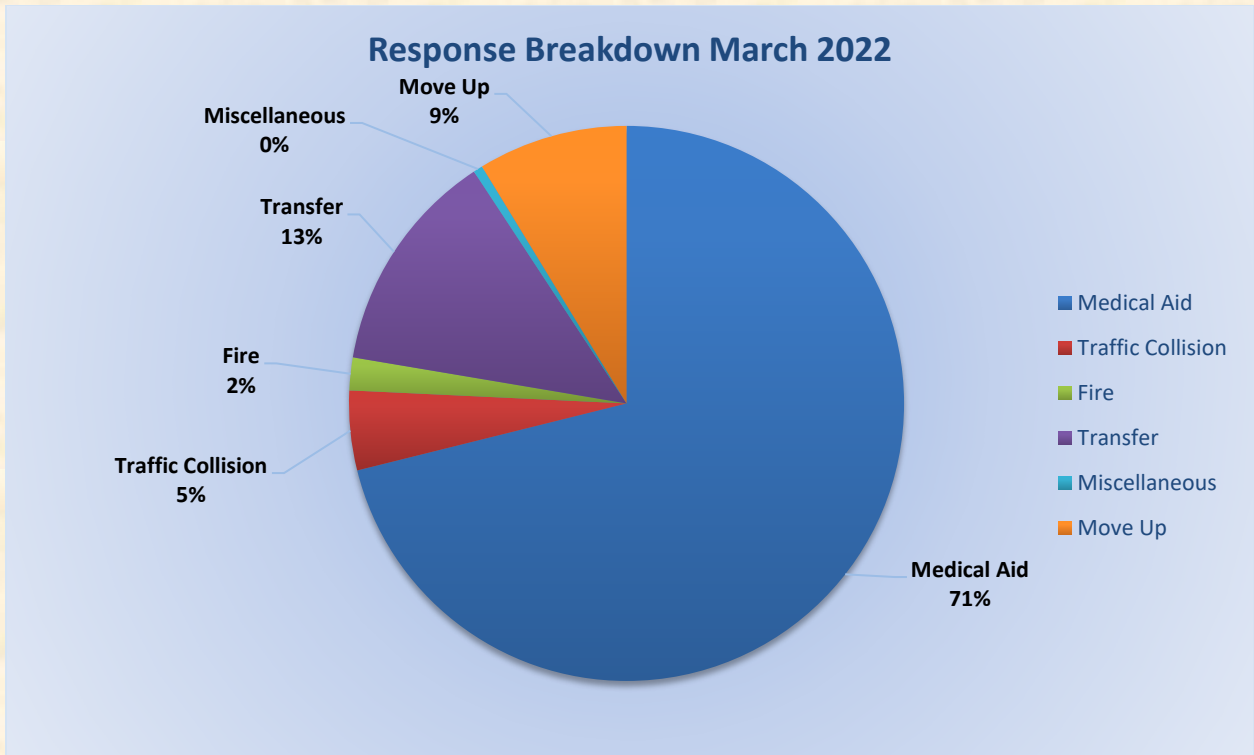

Medic 25 Monthly Statistics Comparison