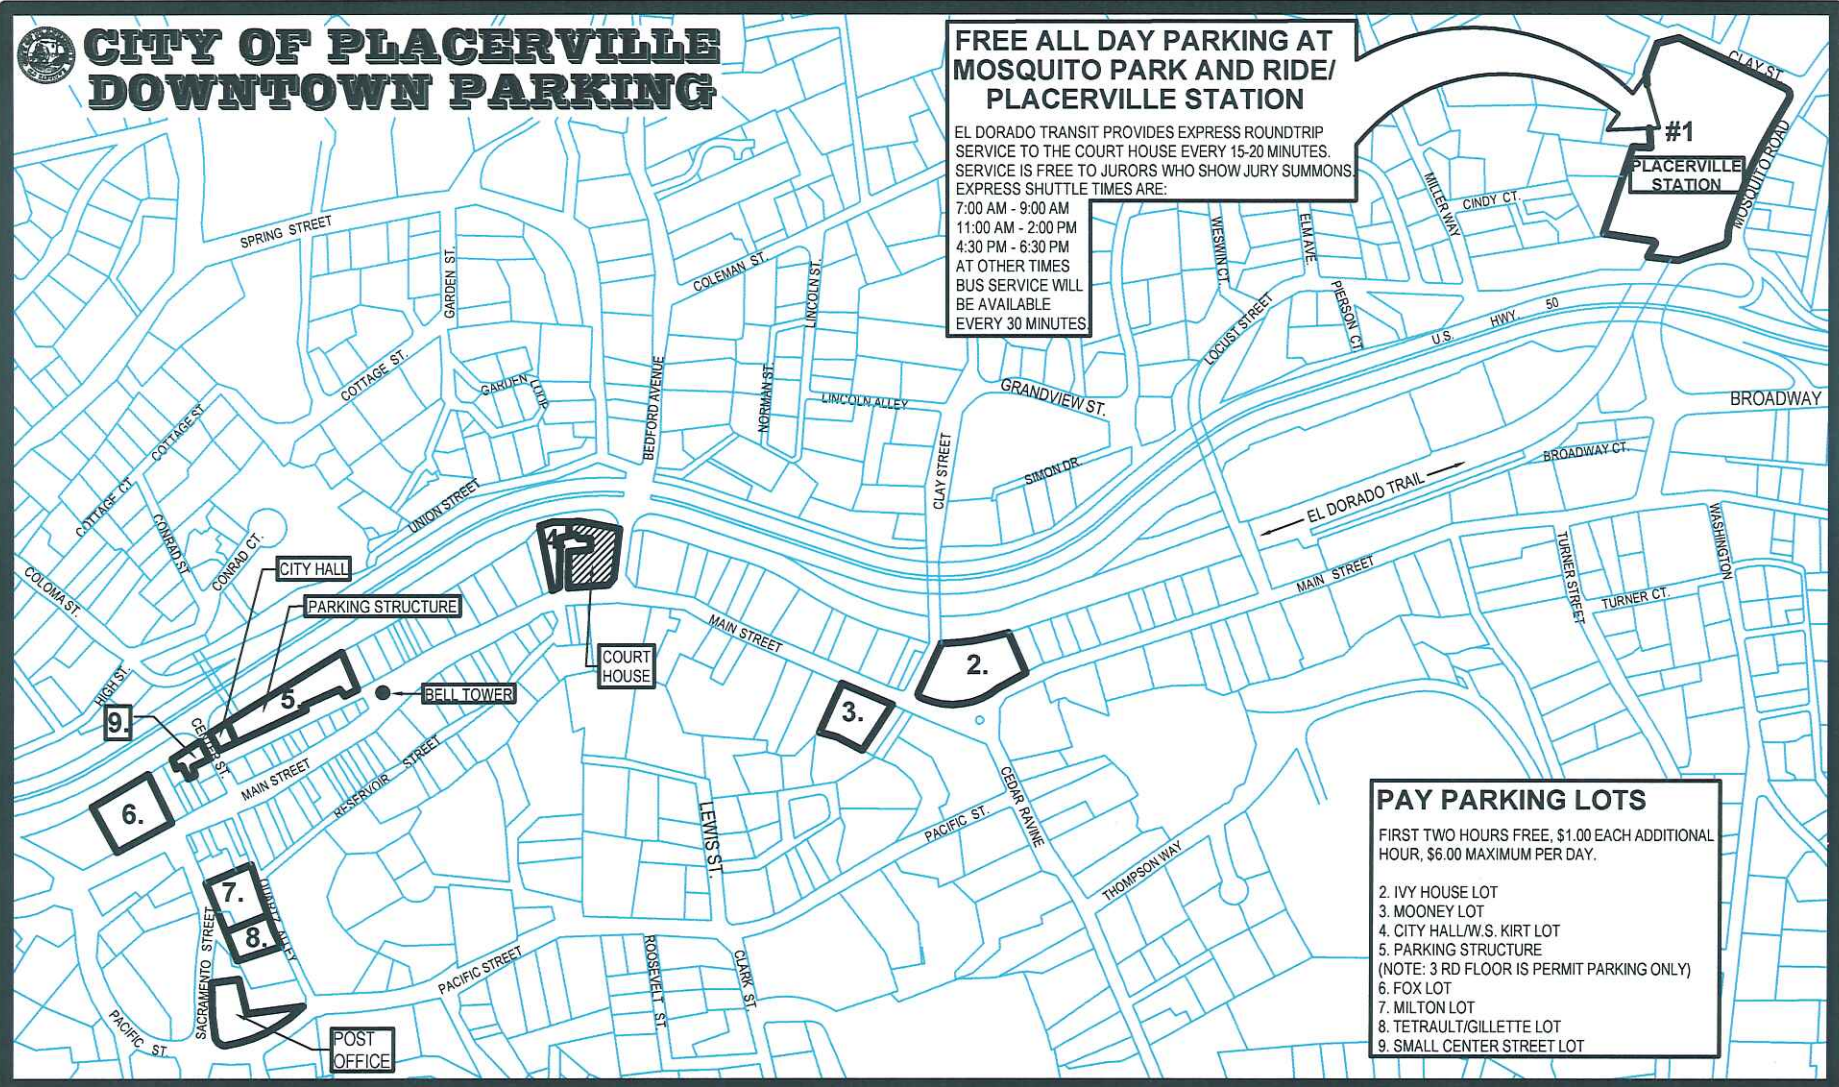

CITY OF PLACERVILLE DOWNTOWN PARKING

FREE ALL DAY PARKING AT MOSQUITO PARK AND RIDE/ PLACERVILLE STATION

EL DORADO TRANSIT PROVIDES EXPRESS ROUNDRIP SERVICE TO THE COURT HOUSE EVERY 15-20 MINUTES. SERVICE IS FREE TO JURORS WHO SHOW JURY SUMMONS. EXPRESS SHUTTLE TIMES ARE:
 7:00 AM - 9:00 AM
 11:00 AM - 2:00 PM
 4:30 PM - 6:30 PM
 AT OTHER TIMES
 BUS SERVICE WILL BE AVAILABLE EVERY 30 MINUTES

PAY PARKING LOTS
 FIRST TWO HOURS FREE, \$1.00 EACH ADDITIONAL HOUR, \$6.00 MAXIMUM PER DAY.

- 2. IVY HOUSE LOT
- 3. MOONEY LOT
- 4. CITY HALL/W.S. KIRT LOT
- 5. PARKING STRUCTURE (NOTE: 3 RD FLOOR IS PERMIT PARKING ONLY)
- 6. FOX LOT
- 7. MILTON LOT
- 8. TETRAULT/GILLETTE LOT
- 9. SMALL CENTER STREET LOT